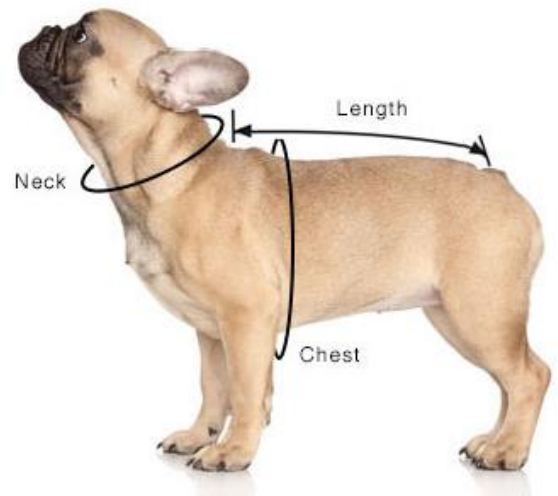

DOG SHIRT SIZE CHART

HOW TO MEASURE YOUR DOG

LENGTH

Measure from the base of the neck (where the collar would sit) to the base of the tail along the back bone.

NECK

Measure around your dog's neck where their collar sits.
(Tip: If you don't have a measuring tape try using a piece of string and then measure the string with a ruler).

CHEST

Measure right around the body from behind the front legs around the deepest part of your dog's chest.

SIZE	LENGTH (cm)	NECK (cm)	CHEST (cm)
XS	19	20	28
S	23	23	33
M	27	26	39
L	31	30	45
XL	36	35	52
2XL	41	39	60
3XL	46	44	67
4XL	51	47	72
5XL	56	52	79
6XL	61	59	86