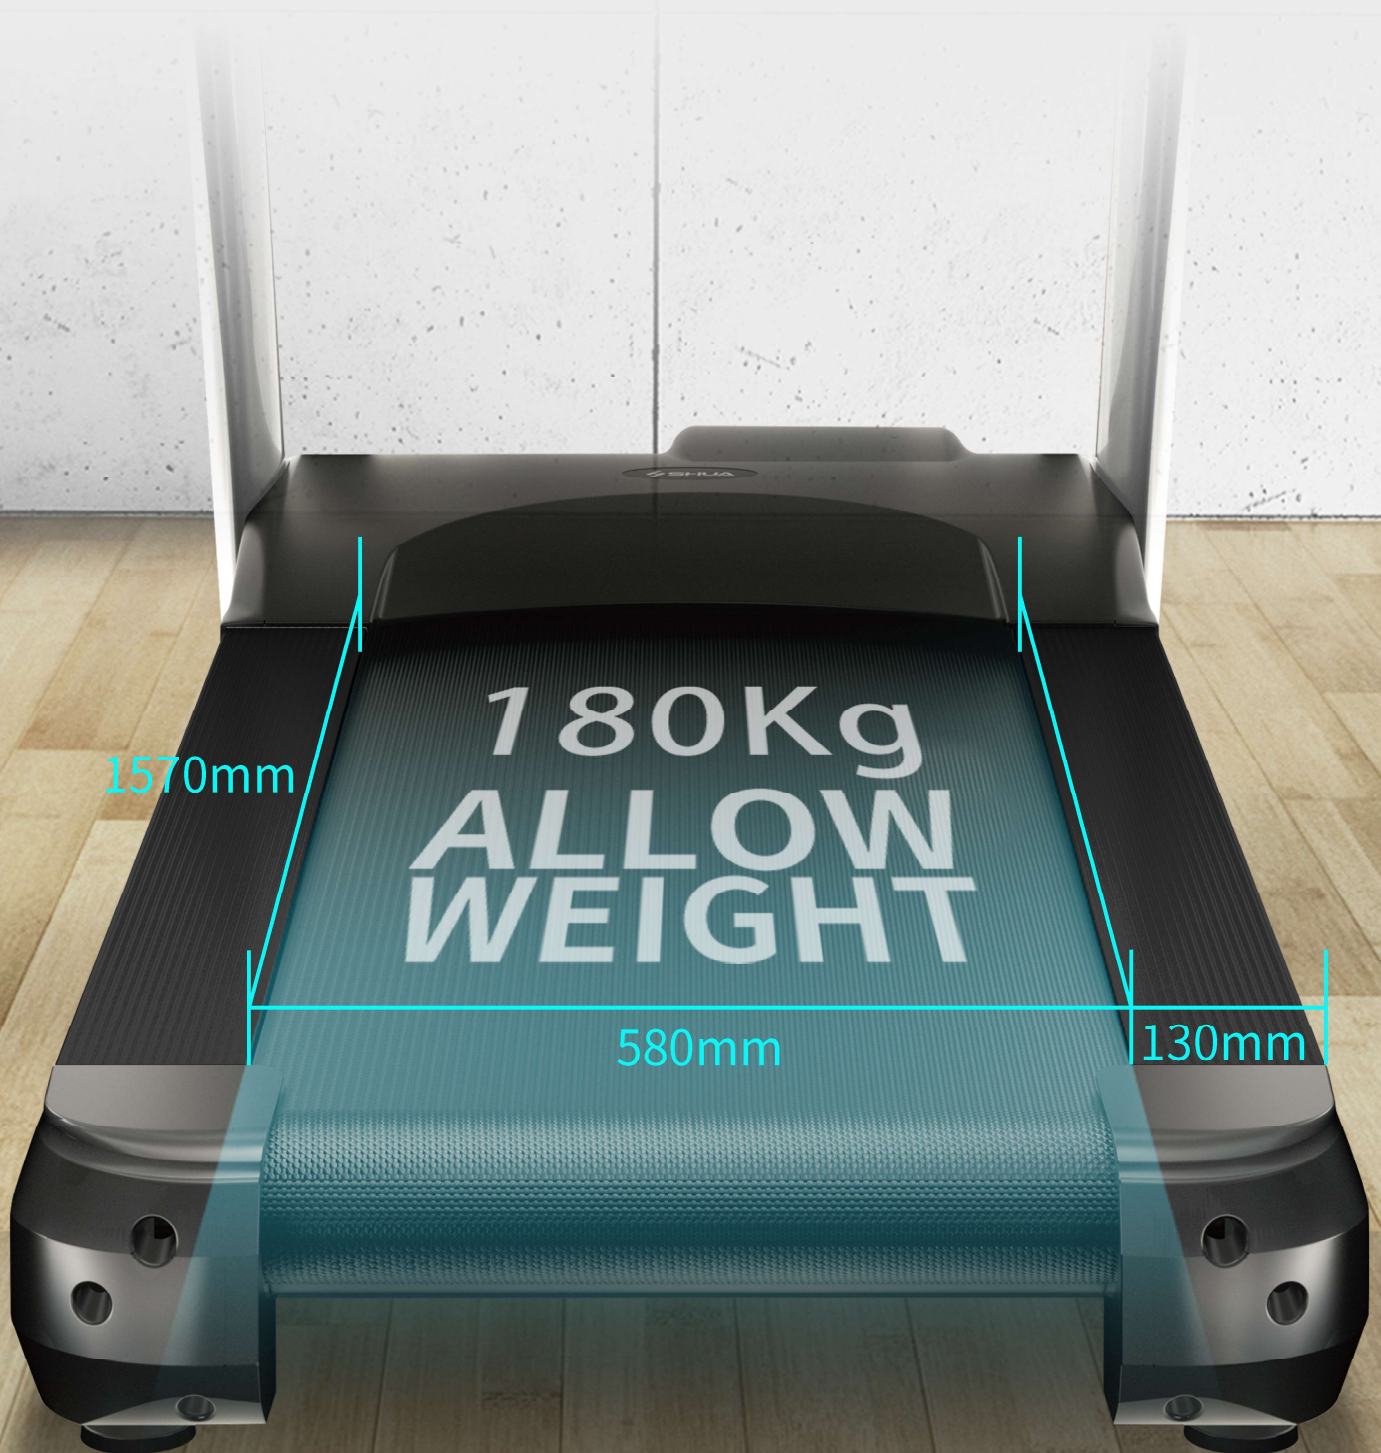

2*5W double speaker

5V/1A Mobile charger

HEART RATE MONITORING

To understand heart rate while exercising

SCIENTIFIC STRUCTURE

Enjoy the pleasure running on 580* 1570mm deck
Smooth and quiet at any speed

01

PU foaming handlebar is comfortable and high-end; Handlebar length is more professional and safe

02

Display and control integrated multi-function console

03

Independent electronic watch and dial structure Separate Electronic watch and dial can be separately dismantled for precise maintenance

04

Unique -3% decline system is conducive to comprehensive muscle exercise

SH-T8919

Commercial treadmill

Specification

Motor	AC 3.0CHP / 6.0PHP
Speed	0.8-20km
Heart rate	Hand pulse rate
Incline	-3-15%
Running Surface	580*1570mm
Display	LED
Max User Weight	180kg
Dimension	2190*970*1650mm

SH-T8919T

Commercial treadmill

Specification

Motor	AC 3.0CHP / 6.0PHP
Speed	0.8-20km
Heart rate	Hand pulse rate
Incline	-3-15%
Running Surface	580*1570mm
Display	15.6"HD Touch Screen
Max User Weight	180kg
Dimension	2190*970*1650mm