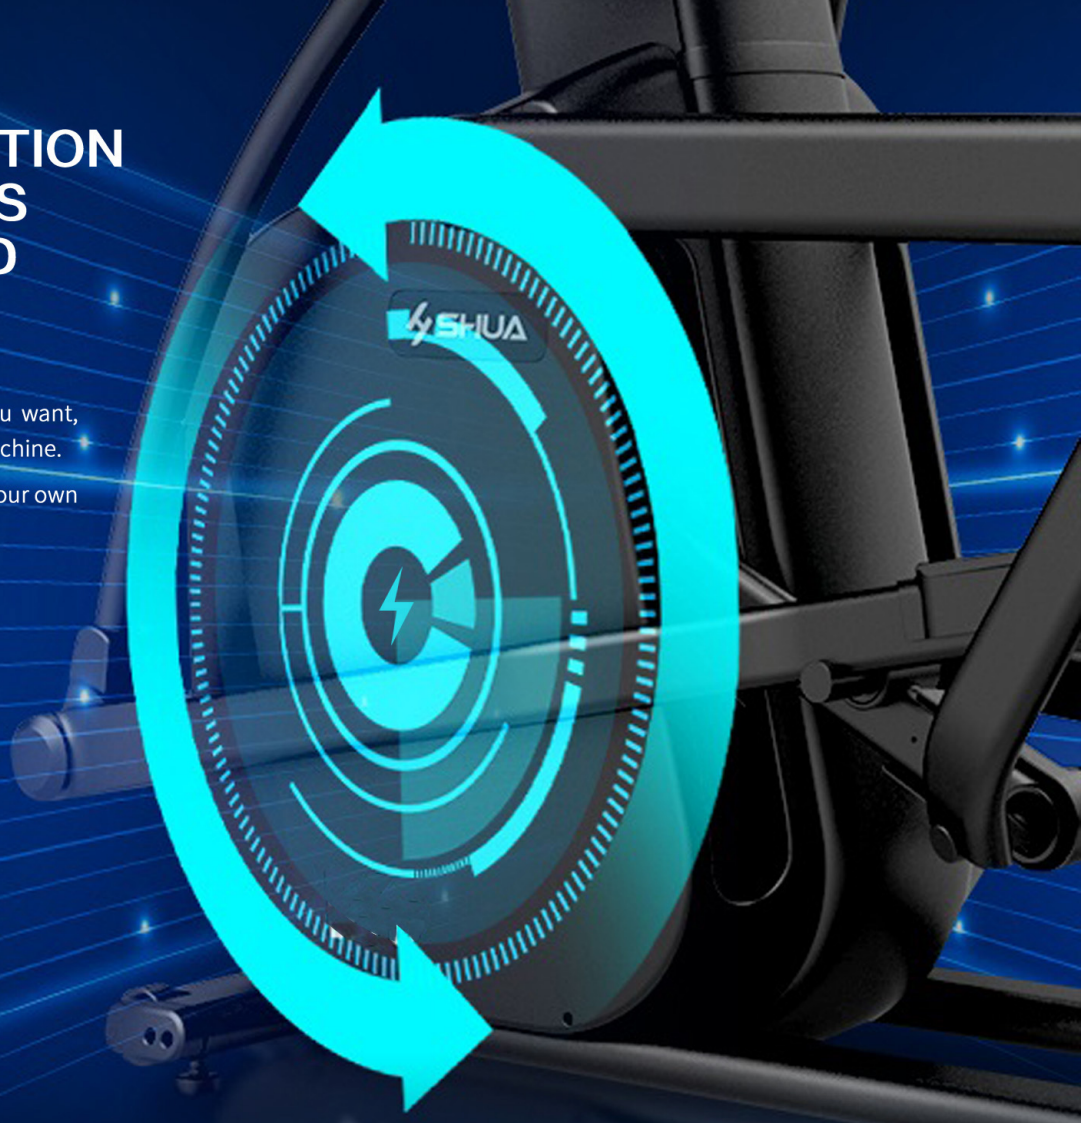

SELF-GENERATION OF MOTION

◀ SH-B9100E
Elliptical

SH-B9100R ▶
Recumbent exercise bike

◀ SH-B9100U
Upright exercise bike

← SH-B9100ET
Elliptical

OPTIONAL

▲ 15.6' HD TOUCH SCREEN DISPLAY

▲ 15.6' LED DISPLAY

SH-B9100RT ▲
Recumbent exercise bike

SH-B9100UTA ▲
Upright exercise bike

QUICK DISASSEMBLY CONTROL PANEL

Satisfy demand and facilitate maintenance

IPS full HD screen

6-core CPU

Entertainment APP

Virtual Scene Running

Imported self-generating device

White light LED display

Fast response

▲ 15.6" HD TOUCH SCREEN DISPLAY

▲ 15.6" LED DISPLAY

SELF-GENERATION SYSTEM SAVES THE COST AND SPACE.

- Place the equipment anywhere you want, no need the plug to activate the machine.
- 40 levels of resistance. Customize your own workout program.

SUSPENDED FRONT DRIVE NATURAL AND SMOOTH MOVEMENT TRAJECTORY

- Suspension-type front-drive design, all motion joints are fully bearing transmission, without the use of tracks, the movement is quieter and smoother; the upward oblique elliptical movement track makes the movement naturally and smoothly.