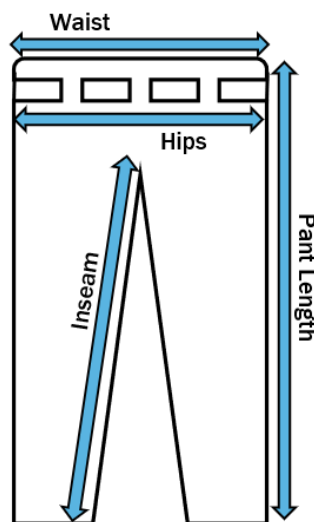

MEASURING:

1. Find your most comfortable fitting garment style for each item to measure.
Choose your own T-Shirt/Hoodie/Long Sleeve/Pants you like to wear, in terms of fit.
2. Lay the garment flat on the table face up and take the measurements using a measuring tape.
If you do not have a measuring tape, use string to then measure against a ruler.
Please see below for visuals of how to measure.

For T-Shirt/Hoodie/Blouse

- Chest:** measure the width across the chest of the shirt (1 inch below the armhole).
Waist: measure across the waist of the shirt.
Body length: measure from the center back top of neck to the bottom hem.
Bottom: measure the width at the bottom of the shirt.
Sleeve length: measure from center back of neck to bottom of sleeve cuff.

For Pants

- Waist:** measure the width on waist line of the pants.
Hips: measure the widest part between the waist and the crotch of the pants.
Inseam: measure from the crotch to the bottom of the pant leg.

For Accessories

- Badge Sash:** measure from right shoulder to left hip.
Camp Hat: measure circumference of head.

GGC has recently adjusted garment measuring for a better fit! Please see pictures below to learn where to measure your favourite garments. Compare these measurements to the ones below in the sizing charts to choose the best fit for you!