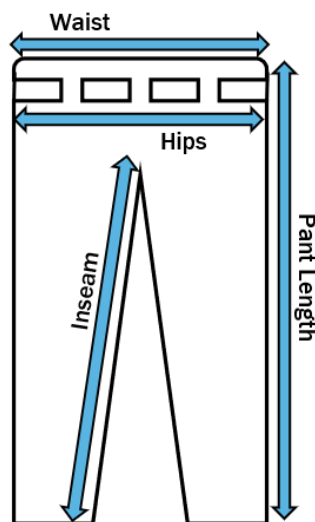

MEASURING:

1. Find your most comfortable fitting garment style for each item to measure.
Choose your own T-Shirt/Hoodie/Long Sleeve/Pants you like to wear, in terms of fit.
2. Lay the garment flat on the table face up and take the measurements using a measuring tape.
If you do not have a measuring tape, use string to then measure against a ruler.
Please see below for visuals of how to measure.

For T-Shirt/Hoodie/Blouse

- Chest:** measure the width across the chest of the shirt (1 inch below the armhole).
Waist: measure across the waist of the shirt.
Body length: measure from the center back top of neck to the bottom hem.
Bottom: measure the width at the bottom of the shirt.
Sleeve length: measure from center back of neck to bottom of sleeve cuff.

For Pants

- Waist:** measure the width on waist line of the pants.
Hips: measure the widest part between the waist and the crotch of the pants.
Inseam: measure from the crotch to the bottom of the pant leg.

For Accessories

- Badge Sash:** measure from right shoulder to left hip.
Camp Hat: measure circumference of head.

GGC has recently adjusted garment measuring for a better fit! Please see pictures below to learn where to measure your favourite garments. Compare these measurements to the ones below in the sizing charts to choose the best fit for you!