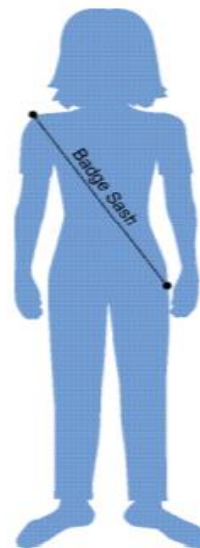

Adult Sizing includes a longer sleeve length, larger sleeve opening, wider width across shoulders and neck opening.

MEASURING:

1. Find your most comfortable fitting garment style for each item to measure.
  Choose your own T-Shirt/Hoodie/Long Sleeve/Pants you like to wear, in terms of fit.
2. Lay the garment flat on the table face up and take the measurements using a measuring tape.
  If you do not have a measuring tape, use string to then measure against a ruler.
  Please see below for visuals of how to measure.

For T-Shirt/Hoodie/Blouse

1. **Chest:** measure the width across the chest of the shirt (1 inch below the armhole).
   Waist: measure across the waist of the shirt.
   Body length: measure from the center back top of neck to the bottom hem.
   Bottom: measure the width at the bottom of the shirt.
   Sleeve length: measure from center back of neck to bottom of sleeve cuff.

For Pants

1. **Waist:** measure the width on waist line of the pants.
   Hips: measure the widest part between the waist and the crotch of the pants.
   Inseam: measure from the crotch to the bottom of the pant leg.

For Accessories

1. **Badge Sash:** measure from right shoulder to left hip.
   Camp Hat: measure circumference of head.

GGC has recently adjusted garment measuring for a better fit! Please see pictures below to learn where to measure your favourite garments. Compare these measurements to the ones below in the sizing charts to choose the best fit for you!

Disclaimer: Sizing may not be relative to another online store's sizing.

*Discontinued items may not be restocked/replenished.

All Sale and Clearance items are FINAL SALE. No refunds, returns, or exchanges will be issued.