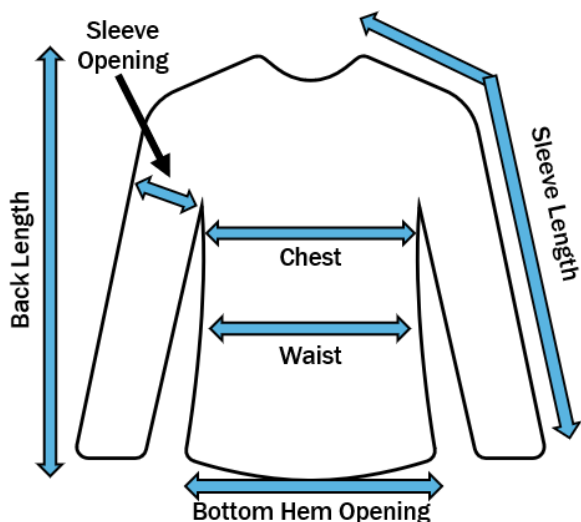

Adult Sizing includes a longer sleeve length, larger sleeve opening, wider width across shoulders and neck opening.

MEASURING:

1. Find your most comfortable fitting garment style for each item to measure.
  Choose your own T-Shirt/Hoodie/Long Sleeve/Pants you like to wear, in terms of fit.
2. Lay the garment flat on the table face up and take the measurements using a measuring tape.
  If you do not have a measuring tape, use string to then measure against a ruler.
  Please see below for visuals of how to measure.

For T-Shirt/Hoodie/Blouse

1. **Chest:** measure the width across the chest of the shirt (1 inch below the armhole).
   Waist: measure across the waist of the shirt.
   Body length: measure from the center back top of neck to the bottom hem.
   Bottom: measure the width at the bottom of the shirt.
   Sleeve length: measure from center back of neck to bottom of sleeve cuff.

For Pants

1. **Waist:** measure the width on waist line of the pants.
   Hips: measure the widest part between the waist and the crotch of the pants.
   Inseam: measure from the crotch to the bottom of the pant leg.

For Accessories

1. **Badge Sash:** measure from right shoulder to left hip.
   Camp Hat: measure circumference of head.

GGC has recently adjusted garment measuring for a better fit! Please see pictures below to learn where to measure your favourite garments. Compare these measurements to the ones below in the sizing charts to choose the best fit for you!

Disclaimer: Sizing may not be relative to another online store's sizing.

*Discontinued items may not be restocked/replenished.

All Sale and Clearance items are FINAL SALE. No refunds, returns, or exchanges will be issued.