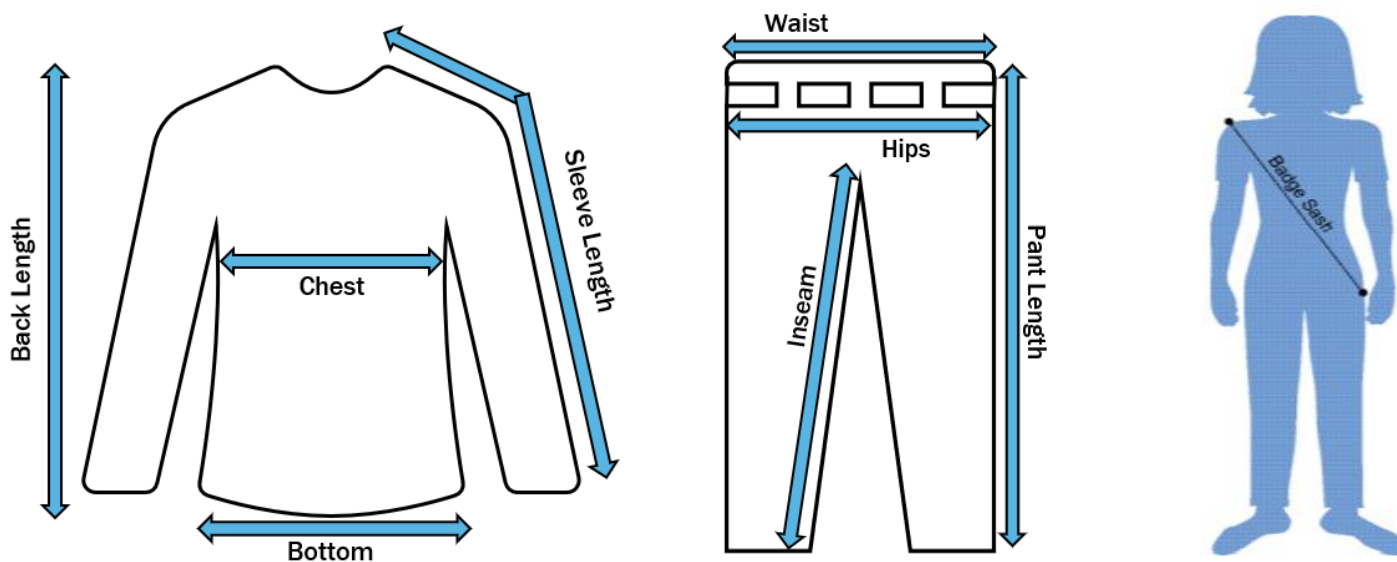

- "Fitted" is more shapely and fits closer to the body.
- "Relaxed" is a straighter cut fit.

MEASURING:

1. Find your most comfortable fitting garment style for each item to measure.
Choose your own T-Shirt/Hoodie/Long Sleeve/Pants you like to wear, in terms of fit.
2. Lay the garment flat on the table face up and take the measurements using a measuring tape.
If you do not have a measuring tape, use string to then measure against a ruler.
Please see below for visuals of how to measure.

For T-Shirt/Hoodie/Blouse

- Chest:** measure the width across the chest of the shirt (1 inch below the armhole).
Body length: measure from the center back top of neck to the bottom hem.
Bottom: measure the width at the bottom of the shirt.
Sleeve length: measure from center back of neck to bottom of sleeve cuff (for long sleeve only).

For Pants

- Waist:** measure the width on waist line of the pants.
Hips: measure the widest part between the waist and the crotch of the pants.
Inseam: measure from the crotch to the bottom of the pant leg.

For Accessories

- Badge Sash:** Measure from right shoulder to left hip.
Camp Hat: Measure circumference of head.

GGC has recently adjusted garment measuring for a better fit! Please see pictures below to learn where to measure your favourite garments. Compare these measurements to the ones below in the sizing charts to choose the best fit for you!