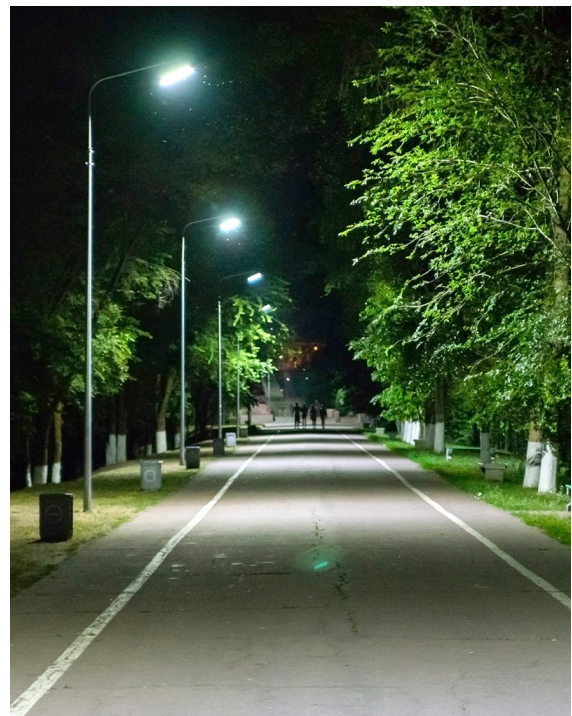

NM Series

VB-NM-25W-4-5K

Our 25W LED Solar Street Lights are a great option when lighting streets, pathways and carparks. At 25W, and 120° beam angle, they emit 4950 lumens per fitting. IP65 allows excellent weather proofing and IK08 impact rating. The lights include a 50,000 hour lifespan and a 3 year warranty. Please note: All VIBE LED Bollards are recommended to be mounted securely to a plinth/concrete base and not covered by any organic materials (dirt/mulch/sand ect) to avoid condensation entering and subsequently corroding the fitting. Not following this installation recommendation will void any stated warranty.

Features & Benefits

- Compact, modern and vandal proof design
- Utilises human body infrared induction control technology-when no infrared motion is detected, light dims down to 30%
- Comes standard with Anti Bird Spikes
- Very high light output - over 200 LM/W
- Operating Time: 10 hours (full power) - 30 hours (power saving)
- Charging Time: 6-7 hours (under direct sunlight)
- Capable of performing even after several overcast days
- Suitable for Pole Mounting (60mm Pole diameter)
- Easy Battery replacement (7yrs approx)
- IP65 & IK08 rated
- 50,000 hour lifespan
- 3 Year Warranty

*Higher wattage versions (up to 60W) available upon request
(Minimum Order Quantity + lead times will apply).

*Recommended installation height: 5-6m

*Recommended installation space: 22-27m

*Recommended pole spigot size: 60mm diameter

Specifications

SKU	VB-NM-25W-4-5K
Luminaire efficacy	198 lm/W
EAN	9340994023526
Weight	16
Light Colour	Natural White
Wattage	25 W
Lumen output	4950 lm
IP rating	65
IK Rating	8
CRI	70
Beam Angle	120 Degrees
Trim colour	Black
Length	1002 mm
Width	440 mm
Height	210 mm
Lifespan	50000 Hours
Warranty	3 Years
Mounting type	Surface
Accessories	Wall mount bracket, round pole bracket, square pole bracket
Lamp Type	LED / Solar
Weatherproof	Weatherproof
Working temperature	-20C ~ 45C
Kelvin	5000K