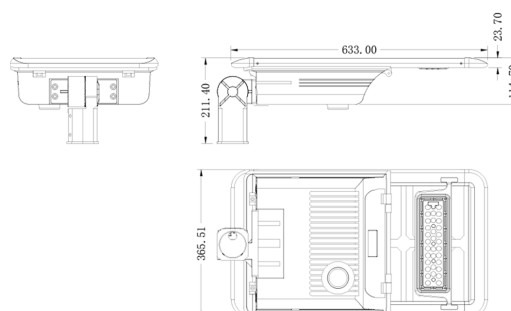

*Higher wattage versions (up to 60W) available upon request
(Minimum Order Quantity + lead times will apply).

*Recommended installation height: 5-6m

*Recommended installation space: 22-27m

*Recommended pole spigot size: 60mm diameter

Specifications

SKU	VB-NM-25W-4-5K
Luminaire efficacy	198 lm/W
EAN	9340994023526
Weight	16
Light Colour	Natural White
Wattage	25 W
Lumen output	4950 lm
IP rating	65
IK Rating	8
CRI	70
Beam Angle	120 Degrees
Trim colour	Black
Length	1002 mm
Width	440 mm
Height	210 mm
Lifespan	50000 Hours
Warranty	3 Years
Mounting type	Surface
Accessories	Wall mount bracket, round pole bracket, square pole bracket
Lamp Type	LED / Solar
Weatherproof	Weatherproof
Working temperature	-20C ~ 45C
Kelvin	5000K

Dimensional Drawings

Photometric information available upon request.