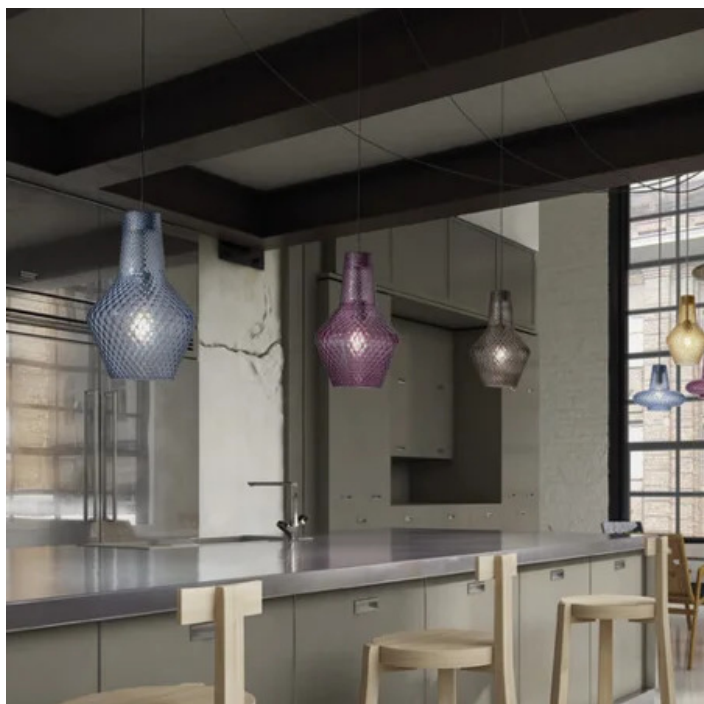

Romeo _suspension

E27

IP20

LRM31

	Clear	01		Amber	04
	Amethyst	05		Grey	09
	Light blue	20			

DESIGN IN ITALY BY ZAFFERANO SRL, MADE IN PRC

Zafferano SRL - Viale dell'Industria, 26 31055 Quinto di Treviso
- Italy www.zafferanoitalia.com

Romeo _suspension

Lighting specifications

source	E27
type	LAMPADINA E27
total power	1x70 HS W
motion sensor	NO

Electrical specifications

voltage	220-240V
frequency	50/60 Hz

ACCESSORIES
