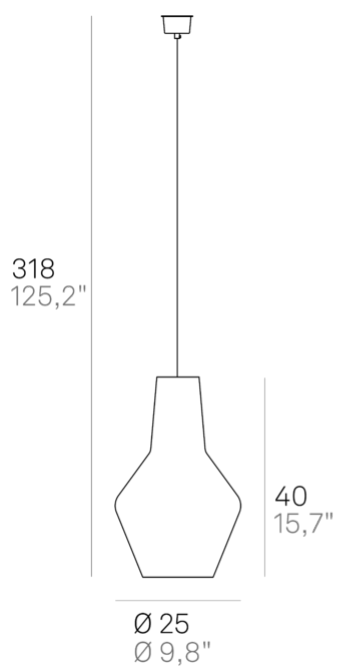

Romeo _suspension

E27

IP20

LRM31

	Clear	01		Amber	04
	Amethyst	05		Grey	09
	Light blue	20			

DESIGN IN ITALY BY ZAFFERANO SRL, MADE IN PRC

Zafferano SRL - Viale dell'Industria, 26 31055 Quinto di Treviso
- Italy www.zafferanoitalia.com

Romeo _suspension

Lighting specifications

source	E27
type	LAMPADINA E27
total power	1x70 HS W
motion sensor	NO

Electrical specifications

voltage	220-240V
frequency	50/60 Hz

ACCESSORIES
