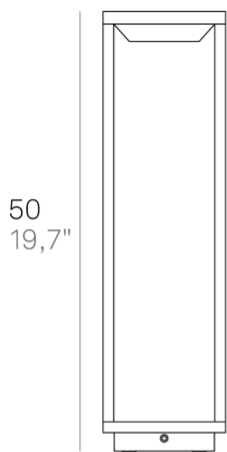

Home Solar _floor

50
19,7"

14,1
5,5"

14,1
5,5"

LED

not dimmable

IP54

LD0256

The company reserves the right to modify product specifications.

For more information visit www.zafferanoitalia.com

Home Solar _floor

Lighting specifications

source	LED
type	SMD
total power	2,2 W
power LED	2,1 W
color temperature	3000 K
lumen lamp	231 lm
lumen LED	415 lm
beam angle	50°
CRI	> 84
class	C
motion sensor	SI
seniore crepuscolare	SI