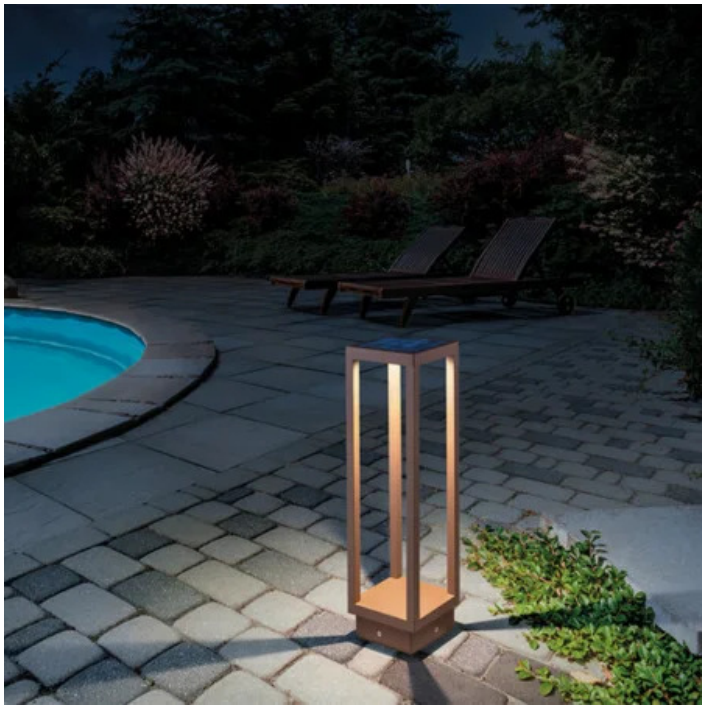

Home Solar _floor

50
19,7"

14,1
5,5"

14,1
5,5"

LED

not dimmable

IP54

LD0256

The company reserves the right to modify product specifications.

For more information visit www.zafferanoitalia.com

Home Solar _floor

Lighting specifications

source	LED
type	SMD
total power	2,2 W
power LED	2,1 W
color temperature	3000 K
lumen lamp	231 lm
lumen LED	415 lm
beam angle	50°
CRI	> 84
class	C
motion sensor	SI
seniore crepuscolare	SI