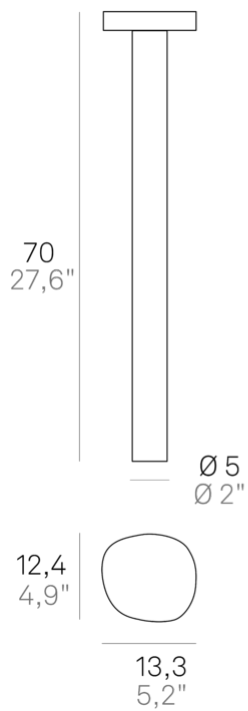

# Ciottolo \_bollard

LED

not dimmable

IP54

LD0487

■	Dark gray	G3	■	Corten	R3
---	-----------	----	---	--------	----

DESIGN IN ITALY BY ZAFFERANO SRL, MADE IN PRC

Zafferano SRL - Viale dell'Industria, 26 31055 Quinto di Treviso  
- Italy [www.zafferanoitalia.com](http://www.zafferanoitalia.com)

## Lighting specifications

---

source	LED
type	SMD
total power	7,0 W
power LED	7,0 W
color temperature	3000 K
lumen lamp	300 lm
lumen LED	890 lm
beam angle	90°
CRI	> 80
class	E
motion sensor	NO