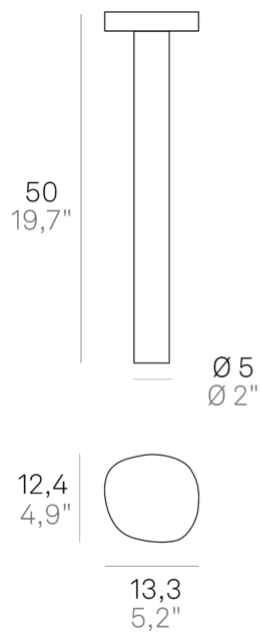

Ciottolo _bollard

LED

not dimmable

IP54

LD0485

■	Dark gray	G3	■	Corten	R3

DESIGN IN ITALY BY ZAFFERANO SRL, MADE IN PRC

Zafferano SRL - Viale dell'Industria, 26 31055 Quinto di Treviso
- Italy www.zafferanoitalia.com

The company reserves the right to modify product specifications.

For more information visit www.zafferanoitalia.com