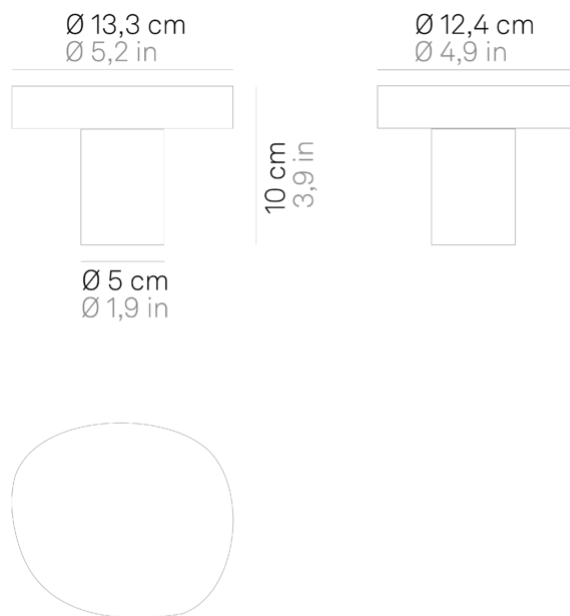

Ciottolo _bollard

LED not dimmable IP54

LD0483

Dark gray G3 Corten R3

DESIGN IN ITALY BY ZAFFERANO SRL, MADE IN PRC

Zafferano SRL - Viale dell'Industria, 26 31055 Quinto di Treviso
- Italy www.zafferanoitalia.com

The company reserves the right to modify product specifications.

For more information visit www.zafferanoitalia.com