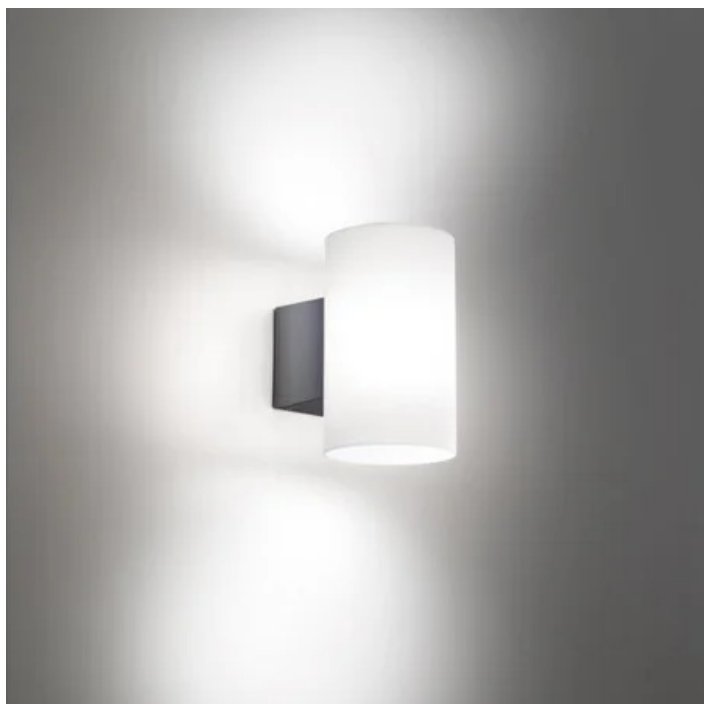

# Bianca \_wall

LED

not dimmable

IP54

LD0180

White	B3	Dark gray	G3
-------	----	-----------	----

DESIGN IN ITALY BY ZAFFERANO SRL, MADE IN PRC

Zafferano SRL - Viale dell'Industria, 26 31055 Quinto di Treviso  
- Italy [www.zafferanoitalia.com](http://www.zafferanoitalia.com)

# Bianca \_wall

## Lighting specifications

---

source	LED
type	SMD
total power	11,5 W
power LED	9 W
color temperature	3000 K
lumen lamp	932 lm
lumen LED	1352 lm
beam angle	250°
CRI	> 80
class	D
motion sensor	NO