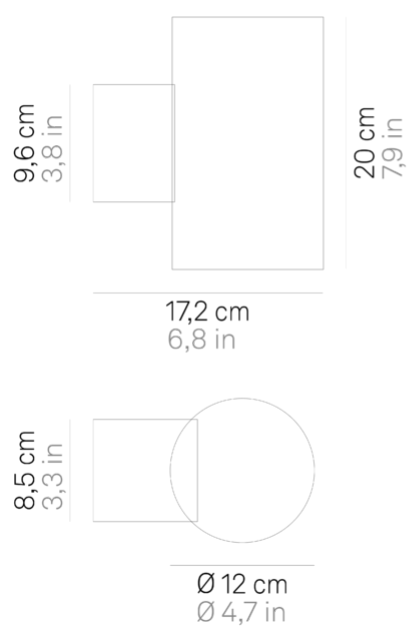

Bianca _wall

LED

not dimmable

IP54

LD0180

White	B3	Dark gray	G3

DESIGN IN ITALY BY ZAFFERANO SRL, MADE IN PRC

Zafferano SRL - Viale dell'Industria, 26 31055 Quinto di Treviso
- Italy www.zafferanoitalia.com