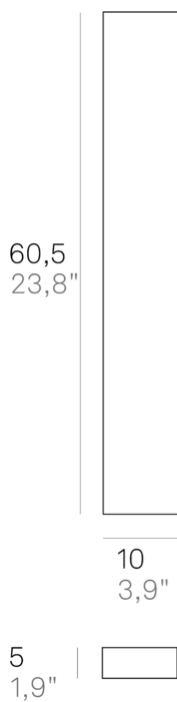

Slat _bollard

LED

not dimmable

IP54

LD0155

Dark gray

G3

DESIGN IN ITALY BY ZAFFERANO SRL, MADE IN PRC

Zafferano SRL - Viale dell'Industria, 26 31055 Quinto di Treviso
- Italy www.zafferanoitalia.com