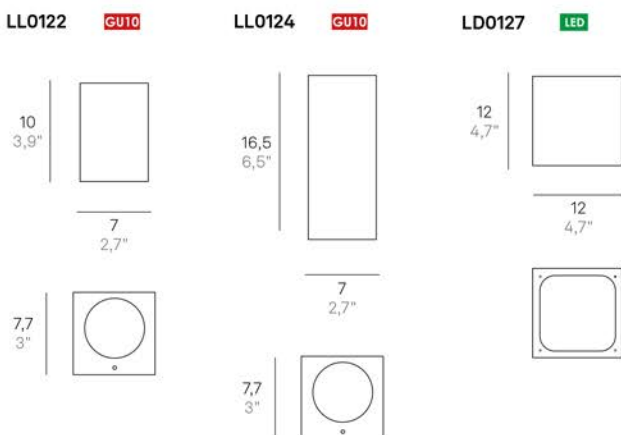

Soffitto / Ceiling

GU10 220-240V IP54			CE
CODE	FINISHES	WATT MAX	
LL0129	B3 - G3 - R3	15 W	

Lampadina non inclusa / *Bulb not included*

LED 3000K CRI>80 220-240V IP54						CE
CODE	FINISHES	WATT	TOTAL W	LM LED	BEAM ANGLE	
LD0120	B3 - G3	5,7 W	6 W	545 lm	62°	
LD0125	B3 - G3	5,7 W	6 W	545 lm	62°	

Parete / Wall

GU10 220-240V IP54			CE
CODE	FINISHES	WATT MAX	
LL0122	B3 - G3 - R3	15 W	
LL0124	B3 - G3 - R3	2 x 15 W	

Lampadina non inclusa / *Bulb not included*

LED 3000K CRI>80 220-240V IP54						CE
CODE	FINISHES	WATT	TOTAL W	LM LED	BEAM ANGLE	
LD0127	B3 - G3	2x9,5W	2x10W	2 x 937lm	66°	