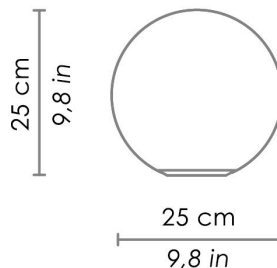

SFERIS

TABLE

AI LIGHTS
LATTI

Table lamps with diffuser in mouth-blown, satin-finish opal triplex glass; chromed, brushed brass finish or matt white or black painted metal frame. Sferis is designed also for modular use. The product is suitable for indoor use only; a version with IP44 rating - ideal for bathrooms and installation above mirrors - is available on request.

Available on request:
IP44

CODE	COLOR
LL4303B	White
LL4303N	Black

DIMENSIONS AND HOLES

Dimensions	Ø 25 cm / Ø 9,8 in

ILLUMINOTECHNICAL SPECIFICATIONS

Source	E27
Type	Bulb E27
Total Watt	1 x 52 HS
Lamp life	minimum 2 years guaranteed

ILLUMINOTECHNICAL SPECIFICATIONS

Driver	not included
Voltage	220-240 V
Frequency	50/60 Hz

PHYSICAL SPECIFICATIONS

We reserve the right to change the specifications of our product. For the latest information on the product visit www.zafferanoitalia.com