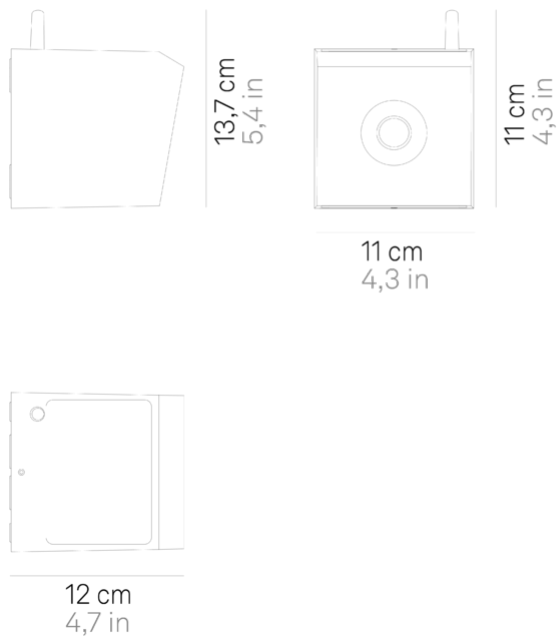

See You _wall

LED dimmable IP65

LD0990

	White	B3		Dark gray	G3
	Corten	R3			

DESIGN IN ITALY BY ZAFFERANO SRL, MADE IN PRC

Zafferano SRL - Viale dell'Industria, 26 31055 Quinto di Treviso
- Italy www.zafferanoitalia.com

See You _wall

Lighting specifications

source	LED
type	SMD
total power	12,0 W
power LED	2x2,5 W
color temperature	2700 - 6000 K
lumen lamp	2x275 - 2x336 lm
lumen LED	2x380 - 2x473 lm
beam angle	86°
CRI	> 85
class	D
dimmer	WI-FI
motion sensor	NO