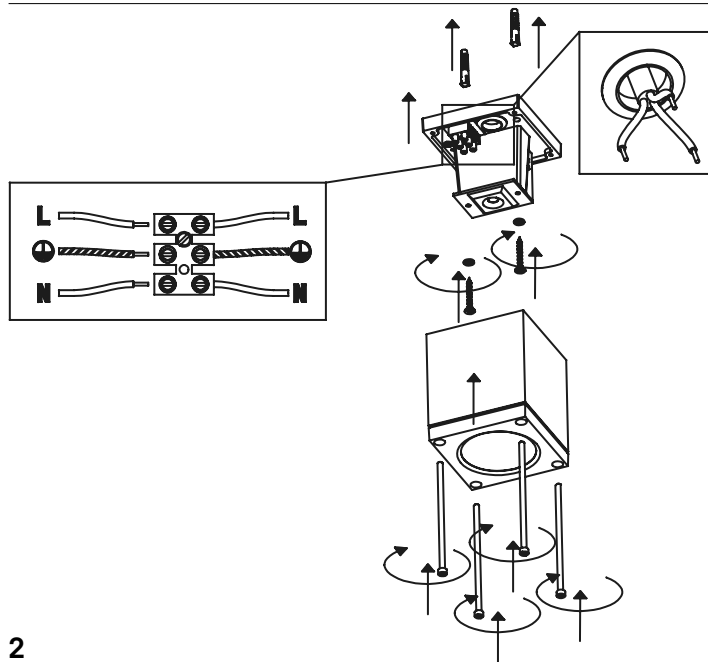

Distanza fori per fissaggio a muro  
Distance holes for wall fixing

LD0125B3; LD0125G3

1

Distanza fori per fissaggio a muro  
Distance holes for wall fixing

LD0120B3; LD0120G3

1

2

2

LED | 3000K | CRI>80 | 220-240V | 50/60 Hz | IP54

DIMENSIONS	CODE	METAL PART FINISHES	TOTAL WATT	LUMEN LED	BEAM ANGLE	LED POWER SUPPLY	LIGHT SOURCE CLASS
8 x 8 x 10,5 h cm / 3,1 x 3,1 x 3,9 h in	LD0125	B3 - G3	6 W	545 lm	62°	LED constant current 500mA 9V	F
Ø 8 x 10,5 h cm / Ø 3,1 x 3,9 h in	LD0120	B3 - G3	6 W	545 lm	62°	LED constant current 500mA 9V	F