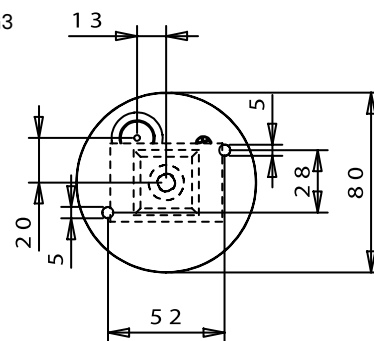

Distanza fori per fissaggio a muro  
Distance holes for wall fixing

LD0125B3; LD0125G3

1

Distanza fori per fissaggio a muro  
Distance holes for wall fixing

LD0120B3; LD0120G3

1

2

2

LED | 3000K | CRI>80 | 220-240V | 50/60 Hz | IP54

DIMENSIONS	CODE	METAL PART FINISHES	TOTAL WATT	LUMEN LED	BEAM ANGLE	LED POWER SUPPLY	LIGHT SOURCE CLASS
8 x 8 x 10,5 h cm / 3,1 x 3,1 x 3,9 h in	LD0125	B3 - G3	6 W	545 lm	62°	LED constant current 500mA 9V	F
Ø 8 x 10,5 h cm / Ø 3,1 x 3,9 h in	LD0120	B3 - G3	6 W	545 lm	62°	LED constant current 500mA 9V	F