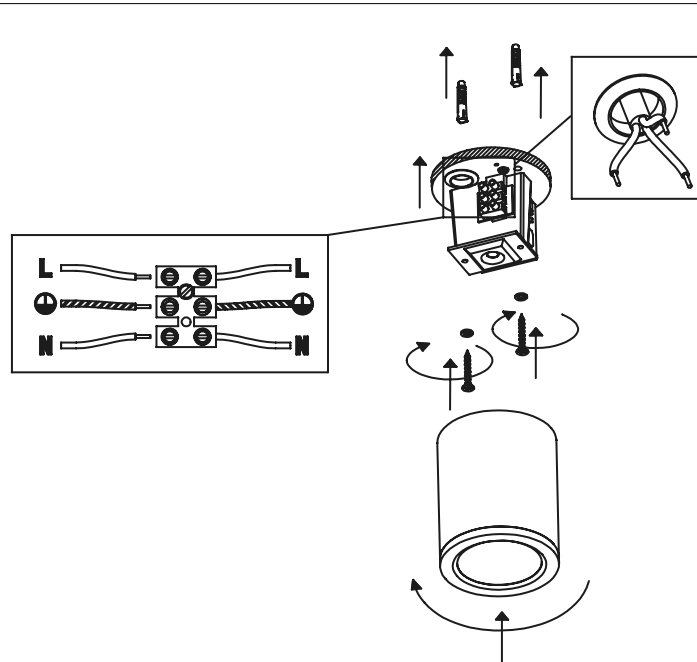

Distanza fori per fissaggio a muro  
Distance holes for wall fixing

LD0125B3; LD0125G3

1

Distanza fori per fissaggio a muro  
Distance holes for wall fixing

LD0120B3; LD0120G3

1

2

2

LED | 3000K | CRI>80 | 220-240V | 50/60 Hz | IP54

DIMENSIONS	CODE	METAL PART FINISHES	TOTAL WATT	LUMEN LED	BEAM ANGLE	LED POWER SUPPLY	LIGHT SOURCE CLASS
8 x 8 x 10,5 h cm / 3,1 x 3,1 x 3,9 h in	LD0125	B3 - G3	6 W	545 lm	62°	LED constant current 500mA 9V	F
Ø 8 x 10,5 h cm / Ø 3,1 x 3,9 h in	LD0120	B3 - G3	6 W	545 lm	62°	LED constant current 500mA 9V	F