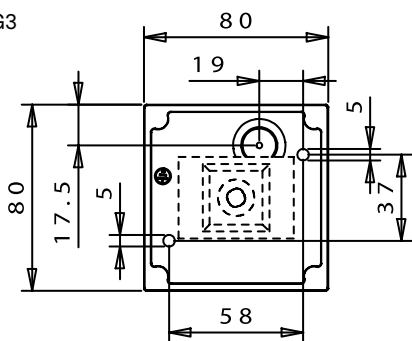

A) Installation and maintenance must be done when full power is switched off. All operations should be performed by a specialized technician. Disconnect the general power switch before starting the installation work.

B) Modifications or handling of the product and the non-respect of the information below may be dangerous. **C)** The unit can reach high temperatures during operation and therefore any kind of physical contact must be avoided. **D)** Product with IP54 rating are suitable for outdoor areas.

E) Cleaning of all metal and plastic surfaces using a soft dry cloth. **F)** The company Zafferano assumes no responsibility for damages caused by a product installed not in accordance with instructions.

Distanza fori per fissaggio a muro
Distance holes for wall fixing

LD0125B3; LD0125G3