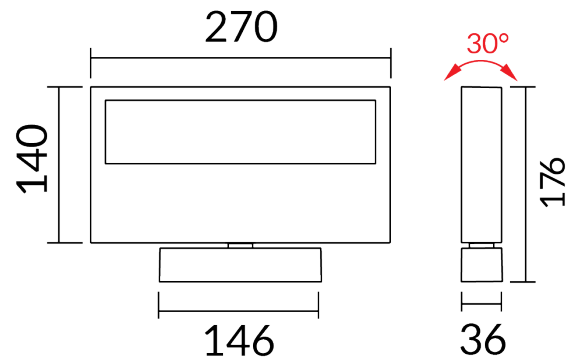

Dimensional Drawings

Photometric information available upon request.