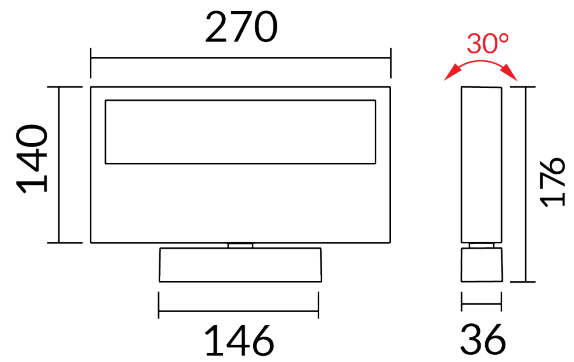

Specifications

SKU	VBLWL-WW1-4-3K90
Luminaire efficacy	135 lm/W
EAN	9340994024103
Light Colour	Warm White
Wattage	34 W
Lumen output	4600 lm
IP rating	20
CRI	90
Trim colour	Black
Length	270 mm
Height	176 mm
Lifespan	50000 Hours
Warranty	3 Years
Dimmable	Dimmable
Mounting type	Surface
LED source	Citizen
Material	Aluminium
Lamp Type	LED
Dimming	Triac Dimming
Input voltage	220-240V / 50Hz
Weatherproof	Indoor Use Only
Kelvin	3000K

Specifications

SKU	VBLWL-WW1-1-3K90
Luminaire efficacy	135 lm/W
EAN	9340994024080
Light Colour	Warm White
Wattage	34 W
Lumen output	4600 lm
IP rating	20
CRI	90
Trim colour	White
Length	270 mm
Height	176 mm
Lifespan	50000 Hours
Warranty	3 Years
Dimmable	Dimmable
Mounting type	Surface
LED source	Citizen
Material	Aluminium
Lamp Type	LED
Dimming	Triac Dimming
Input voltage	220-240V / 50Hz
Weatherproof	Indoor Use Only
Kelvin	3000K

Specifications

SKU	VBLWL-WW1-1-4K90
Luminaire efficacy	135 lm/W
EAN	9340994024097
Light Colour	Cool White
Wattage	34 W
Lumen output	4600 lm
IP rating	20
CRI	90
Trim colour	White
Length	270 mm
Height	176 mm
Lifespan	50000 Hours
Warranty	3 Years
Dimmable	Dimmable
Mounting type	Surface
LED source	Citizen
Material	Aluminium
Lamp Type	LED
Dimming	Triac Dimming
Input voltage	220-240V / 50Hz
Weatherproof	Indoor Use Only
Kelvin	4000K

Dimensional Drawings

Photometric information available upon request.