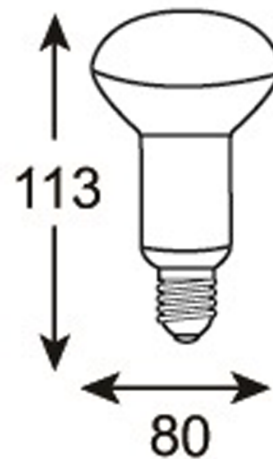

## Specifications

SKU	VBLR80-10W-3K
Luminaire efficacy	80 lm/W
EAN	9340994018744
Light Colour	Warm White
Wattage	10 W
Lumen output	800 lm
CRI	80
Beam Angle	120 Degrees
Base Type	E27
Diameter	80 mm
Length	113 mm
Lifespan	25000 Hours
Warranty	2 Years
Dimmable	Non-Dimmable
LED source	Epistar
Material	Thermal Plastic
Lamp Type	LED
Input voltage	220V-240V AC 50HZ
Weatherproof	Indoor Use Only
Working temperature	-20°C ~ 50°C
Box Qty	50
Kelvin	3000K

## Dimensional Drawings

Photometric information available upon request.

## Specifications

SKU	VBLR80-10W-5K
Luminaire efficacy	85 lm/W
EAN	9340994018751
Light Colour	Natural White
Wattage	10 W
Lumen output	850 lm
CRI	80
Beam Angle	120 Degrees
Base Type	E27
Diameter	80 mm
Length	113 mm
Lifespan	25000 Hours
Warranty	2 Years
Dimmable	Non-Dimmable
LED source	Epistar
Material	Thermal Plastic
Lamp Type	LED
Input voltage	220V-240V AC 50HZ
Weatherproof	Indoor Use Only
Working temperature	-20°C ~ 50°C
Box Qty	50
Kelvin	5000K

## Dimensional Drawings

*Photometric information available upon request.*