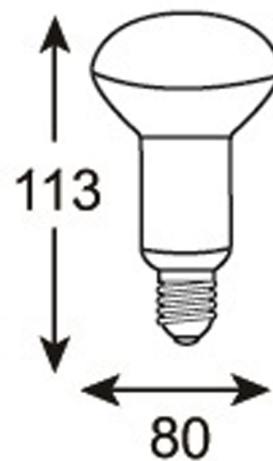

## Specifications

SKU	VBLR80-10W-3K
Luminaire efficacy	80 lm/W
EAN	9340994018744
Light Colour	Warm White
Wattage	10 W
Lumen output	800 lm
CRI	80
Beam Angle	120 Degrees
Base Type	E27
Diameter	80 mm
Length	113 mm
Lifespan	25000 Hours
Warranty	2 Years
Dimmable	Non-Dimmable
LED source	Epistar
Material	Thermal Plastic
Lamp Type	LED
Input voltage	220V-240V AC 50HZ
Weatherproof	Indoor Use Only
Working temperature	-20°C ~ 50°C
Box Qty	50
Kelvin	3000K

## Dimensional Drawings

Photometric information available upon request.