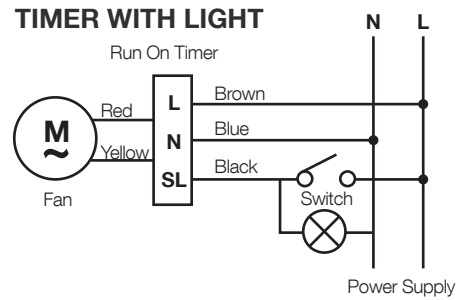

Operating Temp: -10°C to 60°C

INSTALLATION

Installation: Qualified Electrician Needed

The timer module is designed to fit within a wall mounted electrical flush box or alternatively is located within a fan assembly.

INCLUDES

1 x Run on Timer

SUITABLE FOR

- All Ventair exhaust fans
- New or existing exhaust fans

DIMENSIONS

A	B	C
58mm	42mm	25mm

WIRING

Model	Outer Carton	EAN13 Barcode
VTROTIMER	19339310006944	9 339310 006947 >