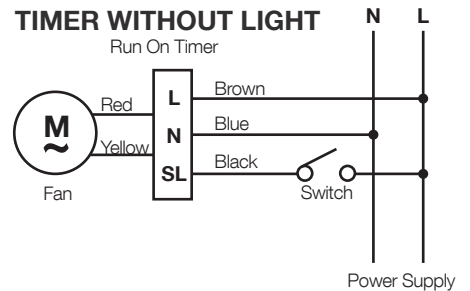

Operating Temp: -10°C to 60°C

INSTALLATION

Installation: Qualified Electrician Needed

The timer module is designed to fit within a wall mounted electrical flush box or alternatively is located within a fan assembly.

INCLUDES

1 x Run on Timer

SUITABLE FOR

- All Ventair exhaust fans
- New or existing exhaust fans

DIMENSIONS

A	B	C
58mm	42mm	25mm

WIRING

Model	Outer Carton	EAN13 Barcode
VTROTIMER	19339310006944	9 339310 006947 >