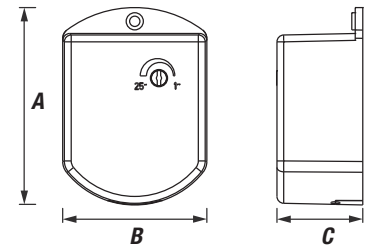

Operating Temp: -10°C to 60°C

INSTALLATION

Installation: Qualified Electrician Needed

The timer module is designed to fit within a wall mounted electrical flush box or alternatively is located within a fan assembly.

INCLUDES

1 x Run on Timer

SUITABLE FOR

- All Ventair exhaust fans
- New or existing exhaust fans

DIMENSIONS

A	B	C
58mm	42mm	25mm

WIRING

Model	Outer Carton	EAN13 Barcode
VTROTIMER	19339310006944	9 339310 006947 >