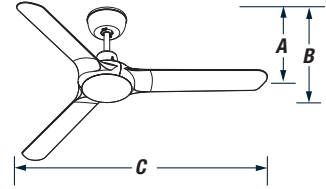

SPYDA

THE CEILING FAN REVOLUTION

900MM

6 YEAR WARRANTY

900mm Fully Moulded 3 Blade Ceiling Fan

DIMENSIONS

	A (BLADE)	B (TOTAL)	C (SWEEP)
NO LIGHT	332mm	355mm	900mm

BLADES

Count: Three
Materials: PC Composite
Sweep: 900mm
Pitch: HIGH (curved blade)

MOTOR

Type: AC True Spin™
Wattage (HML): 60/24/16 watts
Air Movement: 5,700 / 4,500 / 3,240m³H
RPM: 280/210/150rpm
Capacitor: 1.0µf