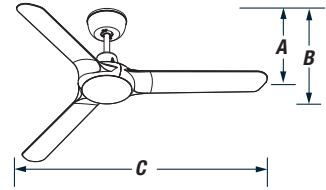

SPYDA

THE CEILING FAN REVOLUTION

1250MM

WITH LED LIGHT

1250mm (50") Fully Moulded 3 Blade Ceiling Fan with Tri-Colour LED Light

6 YEAR WARRANTY

DIMENSIONS

	A (BLADE)	B (TOTAL)	C (SWEEP)
WITH LIGHT	332mm	395mm	1250mm

BLADES

Count: Three
Materials: PC Composite
Sweep: 1250mm (50")
Pitch: HIGH (curved blade)

MOTOR

Type: AC True Spin™
Wattage (HML): 55/34/14 watts
Air Movement: 12,600 / 10,020 / 6,060m³H
RPM: 230/170/107rpm
Capacitor: 2.0µf