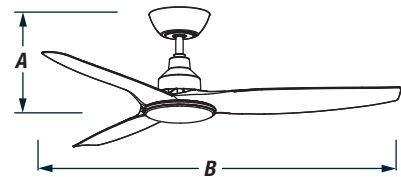

# Skyfan<sup>DC</sup>

The future in fans

1500mm (60") Fully Glass Fibre Composite 3 Blade Ceiling Fan

## DIMENSIONS

A	B
360mm	1500mm