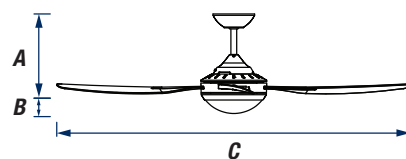

Royale II

1320MM NEW GENERATION CEILING FAN

1320mm precision moulded ABS 4 blade ceiling fan with LED light option.

DIMENSIONS

A	B (LED Model)	C
335mm	37mm	1320mm

BLADES

Count: Four
Materials: ABS Plastic
Sweep: 1320mm