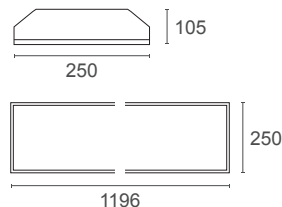

ZLV Dimensions

ZLV Trim Colours

White

ZLV Accessories