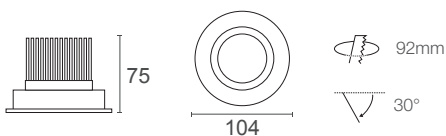

## Resiled RDC8

8.5 Watts / 1050 Lumens / 90+ CRI

8.5 Watt residential LED downlight featuring a single LED COB in 3000K colour temperature with a high colour rendering index of 90+ and a high lumen output of 1030 lm (3000K) and 1050 lm (4000K). Popular 92mm cut-out makes the Resiled an ideal replacement for existing halogen downlights.

System Power	10.8W	Tilt-Angle	30°
LED Power	8.5W	Cut-Out	92mm
IP Rating	IP20	Weight	280g

	3000K	4000K
COB Lumen Output	1030 lm	1050 lm
Total Luminous Flux	916 lm	938 lm
Efficacy	86.85 lm/W 4000K	

Dimming	Leading + Trailing Edge	Lifetime	50,000hrs (L70)	
Input Voltage	100V - 240V AC 50/60 Hz	Protection	Thermal and Short Circuit	Power Factor > 0.95