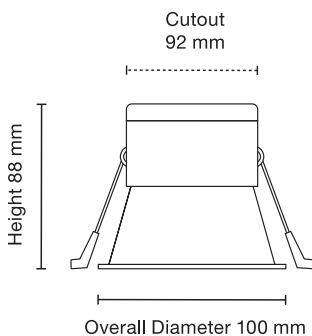

## Description

7W recessed COB LED downlight with thin trim profile and deep conical housing. Reduces fatigue associated with direct light sources. Manufactured with an aluminum body finished with corrosion resistant powder coating. Suitable replacement for existing low voltage MR16 downlights. High lumen output of 802 lm and a high CRI of 90+, with a wide collimating lens providing a 60° beam angle. Supplied with remote flicker free Leading & Trailing Edge dimmable driver.

## Dimensions

## Specifications

Model	ER7
Colour Temperature	3000K, 4000K, 5700K
Lumens	802 lm
Wattage	8.3W (System Power)
Efficacy	Up to 96 lm/W
CRI	90+
Colour Deviation	SDCM < 3
Lifetime	50,000hrs (L70)
Beam angle	Wide 60°
Trim Colour	White   Black
Ingress Protection	IP65
Insulation Rating	IC-4
Dimming	Leading & Trailing Edge
Driver	Remote
Dimensions	Ø100 x 88 (H) mm
Weight	175g