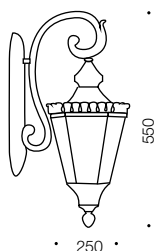

Scroll

Specifications

Type	Exterior
Light Source	2x25w E14max
Globe	Not included
Warranty	1 year*

Colours

Antique brass/clear

Measurements

Codes

Scroll EX25-BRS