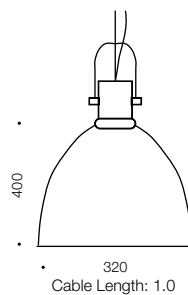

Market

Pendant

Specifications

Type	Pendant
Light Source	E27 40w max
Globe	Not included
Warranty	1 year*

Measurements

Colours

Chrome/copper

Codes