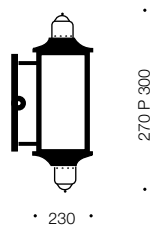

Leeds

Specifications

| | |
|--------------|-------------------|
| Type | Exterior |
| Light Source | 2 x 40w E27max |
| Globe | Not included |
| Warranty | 1 year* |

Measurements

Colours

Black/Water glass

Codes