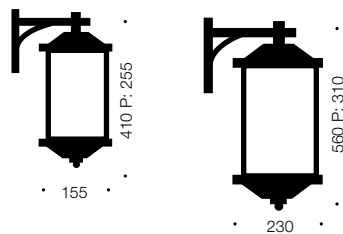

Havard

Specifications

Type	Exterior
Light Source	60w E27max
Globe	Not included
Warranty	1 year*

Measurements

Colours

Black/Clear/Frost

Codes

Havard EX155-BK