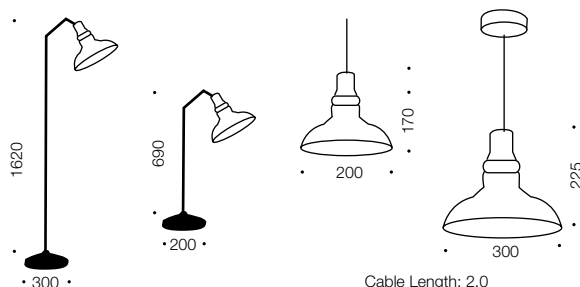

Hertel

Floor, Table Lamp & Pendant

Specifications

Type	Floor & Table Lamps
Light Source	E27 40w max
Globe	Not included
Warranty	1 year*

Colours

Black/amber

Measurements

Codes