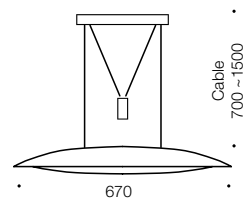

Futura

Pendant

Specifications

Type	Pendant
Light Source	LED
Lumen	1400
Colour Temp	3000k
Wattage	20w
Dimmable	No
CRI	>80
Power Factor	>0.9
Beam Angle	120
Warranty	1 year*

Colours

Chrome/opal

Measurements

Codes