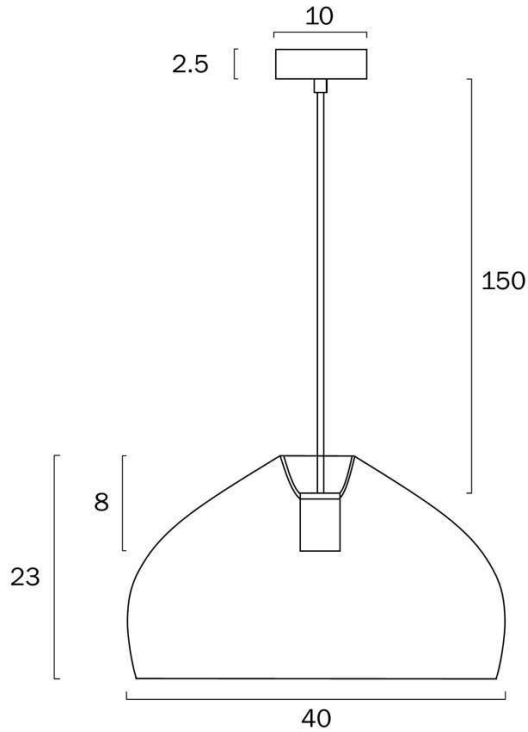

## Size

<b>Fixture Diameter (cm)</b>	40.0
<b>Fixture Height (cm)</b>	23.0
<b>Canopy Diameter (cm)</b>	10.0
<b>Canopy Projection (cm)</b>	2.5
<b>Suspension Length (cm)</b>	150.0
<b>Height Adjustable?</b>	Yes

**Care Instructions**

Do not use strong liquid cleaners,Wipe clean with a dry cloth

**Warranty**

\*3 Years

**Barcode****GTIN**

9329501063873

**Image -dimensions**

Note: Dimensions are only a guide and may vary due to manufacturing variations.