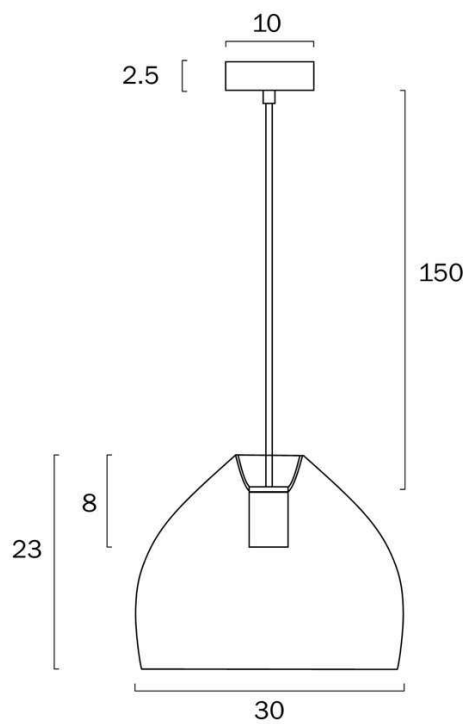

## Size

<b>Fixture Diameter (cm)</b>	30.0
<b>Fixture Height (cm)</b>	23.0
<b>Canopy Diameter (cm)</b>	10.0
<b>Canopy Projection (cm)</b>	2.5
<b>Suspension Length (cm)</b>	150.0
<b>Height Adjustable?</b>	Yes

**Care Instructions**

Do not use strong liquid cleaners,Wipe clean with a dry cloth

**Warranty**

\*3 Years

**Barcode****GTIN**

9329501063842

**Image -dimensions**

Note: Dimensions are only a guide and may vary due to manufacturing variations.