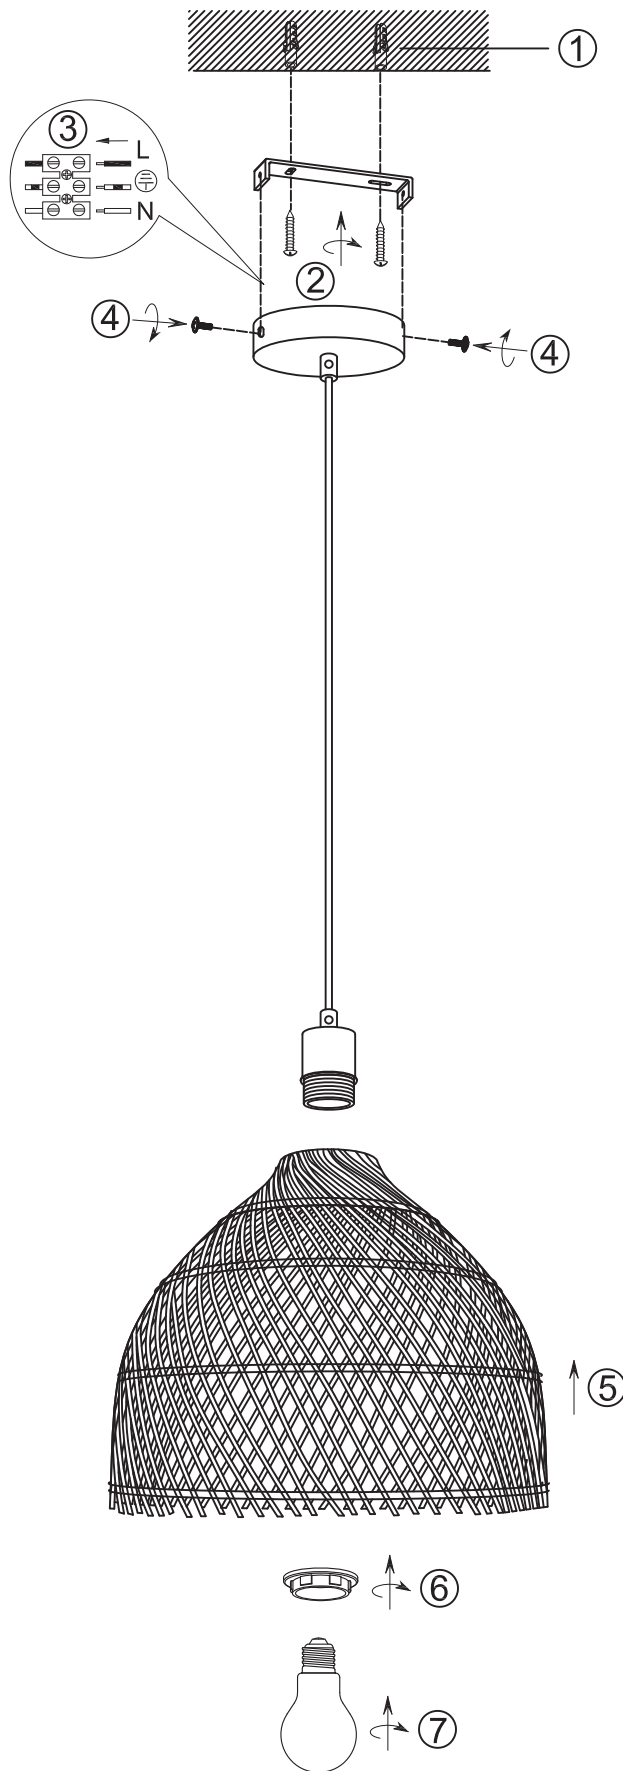

ITEM.: FRYA PE

Disclaimer:
Tools not included
Shade ring attached on lamp holder
Globe(s) not included

240V~50Hz E27 Max .1×25W
NOTE:GLOBE NOT INCLUDED

IMPORTANT
Must be installed
by a qualified
electrical contractor.
Install in accordance
with AS/NZ3000