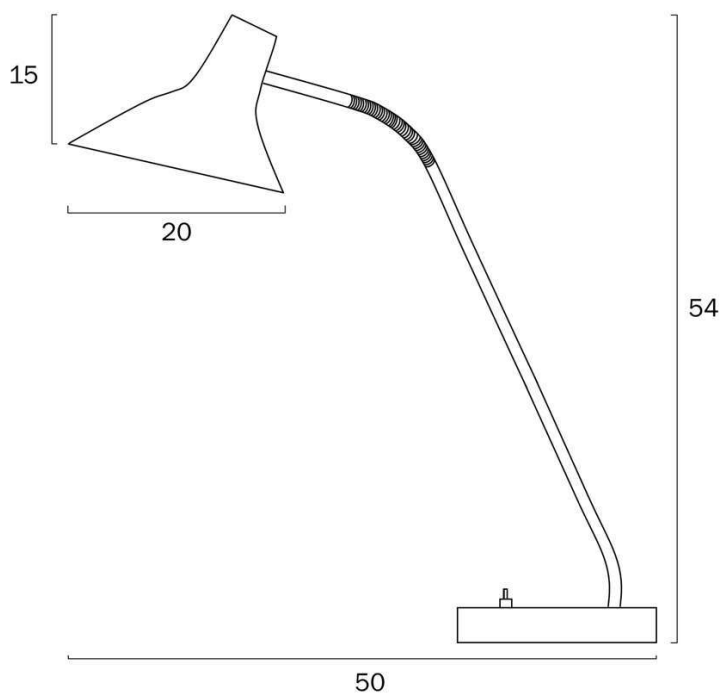

Specification

Voltage Input	240V
Wattage (max)	25
Globe Type	E27
Globe / Light Source qty	1
Globe / Light Source included	No
Dimmable	No
Electrical Protection	CLASS II - DOUBLE INSULATED, EARTH NOT REQUIRED
IP rating	IP20
Lead and Plug	Yes
Approvals	RCM
Assembly Required	No
Box Contents	Instruction
Care Instructions	Do not use strong liquid cleaners,Wipe clean with a dry cloth
Warranty	3 Years

Barcode

GTIN 9329501062333

Image -dimensions

Note: Dimensions are only a guide and may vary due to manufacturing variations.