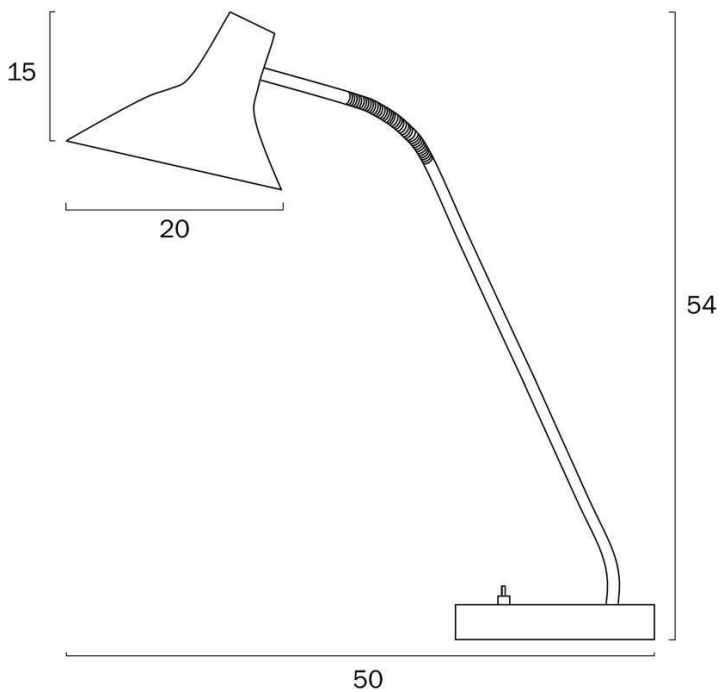

Specification

Voltage Input	240V
Wattage (max)	25
Globe Type	E27
Globe / Light Source qty	1
Globe / Light Source included	No
Dimmable	No
Electrical Protection	CLASS II - DOUBLE INSULATED, EARTH NOT REQUIRED
IP rating	IP20
Lead and Plug	Yes
Approvals	RCM
Assembly Required	No
Box Contents	Instruction
Care Instructions	Do not use strong liquid cleaners,Wipe clean with a dry cloth
Warranty	3 Years

Barcode

GTIN 9329501062371

Image -dimensions

Note: Dimensions are only a guide and may vary due to manufacturing variations.