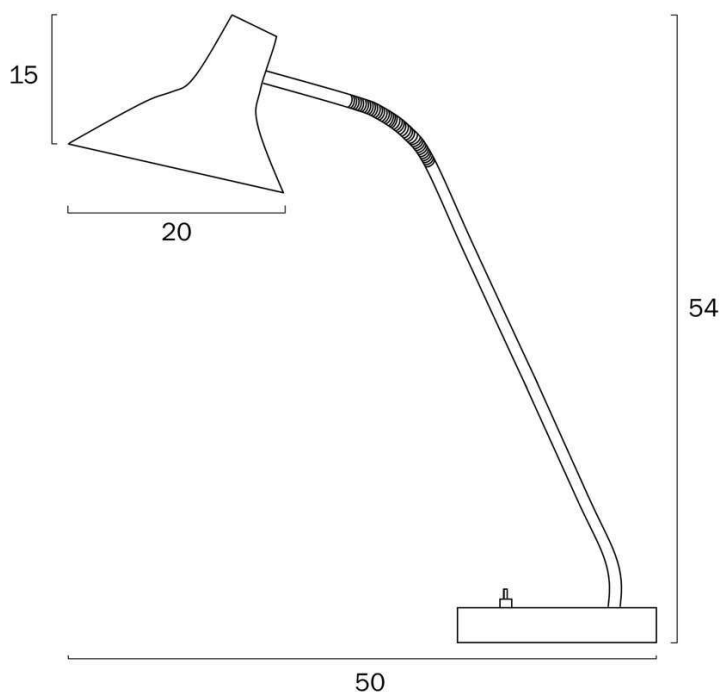

Specification

Voltage Input	240V
Wattage (max)	25
Globe Type	E27
Globe / Light Source qty	1
Globe / Light Source included	No
Dimmable	No
Electrical Protection	CLASS II - DOUBLE INSULATED, EARTH NOT REQUIRED
IP rating	IP20
Lead and Plug	Yes
Approvals	RCM
Assembly Required	No
Box Contents	Instruction
Care Instructions	Do not use strong liquid cleaners,Wipe clean with a dry cloth
Warranty	3 Years

Barcode

GTIN 9329501062340

Image -dimensions

Note: Dimensions are only a guide and may vary due to manufacturing variations.