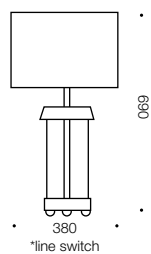

Chris

Specifications

Type	Table Lamp
Light Source	E27 25w max
Globe	Not included
Warranty	1 year*

Colours

Antique brass/clear water glass/white

Measurements

Codes

Chris TL-AB/WH