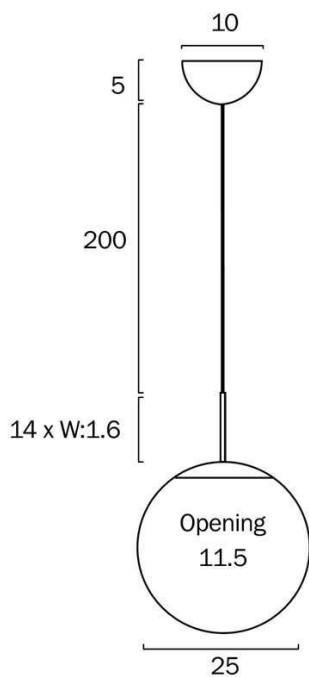

Specification

Voltage Input	240V
Total Wattage (max)	25
Globe Type	E27
Globe / Light Source qty	1
Globe / Light Source included	No
Dimmable	Globe Dependant
Beam Angle (degree)	360
Electrical Protection	CLASS I - HIGH VOLTAGE, EARTH REQUIRED
IP rating	IP20
Lead and Plug	No
Approvals	RCM
Assembly Required	No
Box Contents	Basic mounting screws, Instruction
Installation Required	Yes (by Licensed Electrician only)
Care Instructions	Do not use strong liquid cleaners, Wipe clean with a dry cloth
Replacement Warranty	*3 Years

Barcode

GTIN 9329501002773

Image -dimensions

Note: Dimensions are only a guide and may vary due to manufacturing variations.