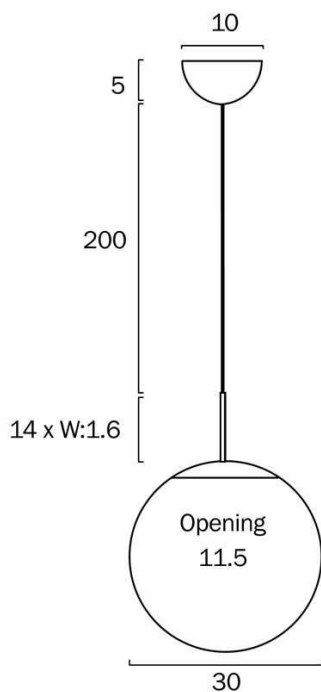

Specification

Voltage Input	240V
Total Wattage (max)	25
Globe Type	E27
Globe / Light Source qty	1
Globe / Light Source included	No
Dimmable	Globe Dependant
Beam Angle (degree)	360
Electrical Protection	CLASS I - HIGH VOLTAGE, EARTH REQUIRED
IP rating	IP20
Lead and Plug	No
Approvals	RCM
Assembly Required	No
Box Contents	Basic mounting screws, Instruction
Installation Required	Yes (by Licensed Electrician only)
Care Instructions	Do not use strong liquid cleaners, Wipe clean with a dry cloth
Replacement Warranty	*3 Years

Barcode

GTIN 9329501002780

Image -dimensions

Note: Dimensions are only a guide and may vary due to manufacturing variations.