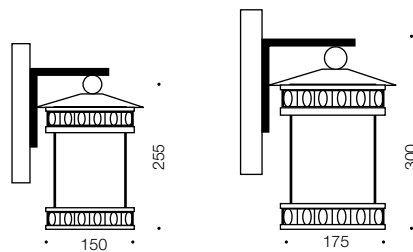

Avera

Specifications

Type	Exterior
Light Source	25w E27max
Globe	Not included
Warranty	1 year*

Measurements

Colours

Antique brass/glass

Codes

Avera Ex15-BRS