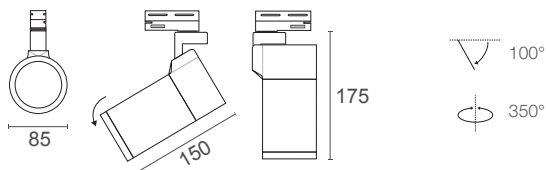

# LED SPOT XTO20

20 Watts / 2480 Lumens / 90+ CRI

Track mounted compact led spotlight with integral driver and three circuit track adaptor. Manufactured with a single 20W LED with a high colour rendering index of 90+ and high COB lumen outputs of 2300Lm (2700K), 2420Lm (3000K), 2480Lm (4000K) and 2480Lm (5000K). Fully adjustable track head design and a comprehensive range of accessories allow for versatile illumination options covering a variety of lighting demands. Anodized black heatsink provides effective thermal management ensuring high output and long lifespan.

System Power	21.6W	Tilt-Angle	100°
LED Power	20W	Rotation	350°
IP Rating	IP20	Weight	1300g

	2700K	3000K	4000K	5000K
COB Lumen Output	2300 lm	2420 lm	2480 lm	2545 lm
Total Luminous Flux	1820 lm	1915 lm	1962 lm	2013 lm

Efficacy	90.83 lm/W	4000K Wide Beam	Lifetime	50,000hrs (L80)		
Input Voltage	100V - 240V AC	50/60 Hz	Protection	Thermal and Short Circuit	Power Factor	> 0.95

Product	CCT	Beam Angle	Trim Colour	Optional Accessories
XTO20	2700K <b>2.7</b>	Wide Beam <b>WB</b>	White <b>W</b>	Standard Ring
	3000K <b>3</b>	Medium Beam <b>MB</b>	Black <b>B</b>	Honeycomb Lens <b>HL</b>
	4000K <b>4</b>	Narrow Beam <b>NB</b>		Cross Louvre <b>CL</b>
	5000K <b>5</b>			Snoot <b>SR</b>
				Eye Snoot <b>ER</b>
				Wallwash Ring <b>WR</b>
				Barn Door <b>BD</b>
				⋮
XTO20	<b>3</b>	<b>WB</b>	<b>W</b>	