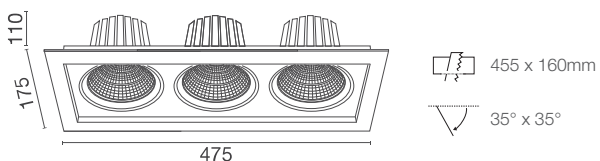

MIDILED XMC325

3 x 25 Watts / 3 x 3100 Lumens / 90+ CRI

Recessed Square LED downlight featuring 3 x 25W COB LED Light Engines. Available in 3000K and 4000K colour temperature options in 90+ CRI. Anodized black heatsink for effective thermal management ensuring high output and long lifespan. Supplied with remote driver.

System Power	79.2W	Cut-Out	455 x 160mm
LED Power	3 x 25W	Tilt-Angle	35° x 35°
IP Rating	IP20	Weight	2850g

	3000K	4000K
COB Lumen Output	3 x 2950 lm	3 x 3100 lm
Total Luminous Flux	3 x 2057 lm	3 x 2204 lm