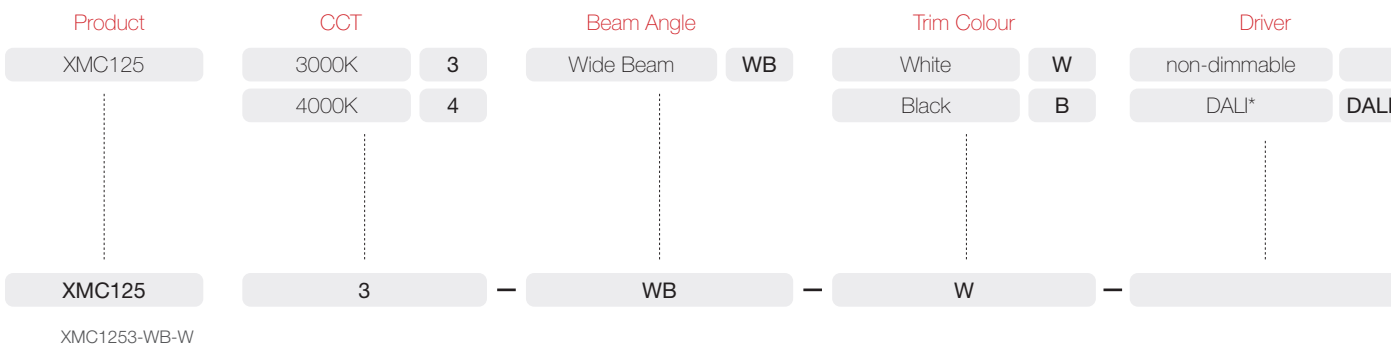

MIDILED XMC125

25 Watts / 3100 Lumens / 90+ CRI

Recessed Square LED downlight featuring a single 25W COB LED Light Engine. Available in 3000K and 4000K colour temperature options in 90+ CRI Anodized black heatsink for effective thermal management ensuring high output and long lifespan. Supplied with remote driver.

160 x 160mm

35° x 35°

System Power 26.4W

LED Power 25W

IP Rating IP20

Cut-Out 160 x 160mm

Tilt-Angle 35° x 35°

Weight 1350g

	3000K	4000K
COB Lumen Output	2950 lm	3100 lm
Total Luminous Flux	2057 lm	2204 lm

Efficacy	83.48 lm/W 4000K	Lifetime	50,000hrs (L80)
Dimming	Optional: DALI		
Input Voltage	100V - 240V AC 50/60 Hz	Protection	Thermal and Short Circuit
		Power Factor	> 0.95