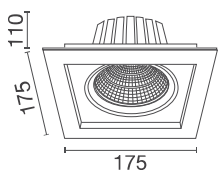

MIDILED XMC125

25 Watts / 3100 Lumens / 90+ CRI

Recessed Square LED downlight featuring a single 25W COB LED Light Engine. Available in 3000K and 4000K colour temperature options in 90+ CRI Anodized black heatsink for effective thermal management ensuring high output and long lifespan. Supplied with remote driver.

160 x 160mm

35° x 35°

System Power 26.4W

LED Power 25W

IP Rating IP20

Cut-Out 160 x 160mm

Tilt-Angle 35° x 35°

Weight 1350g