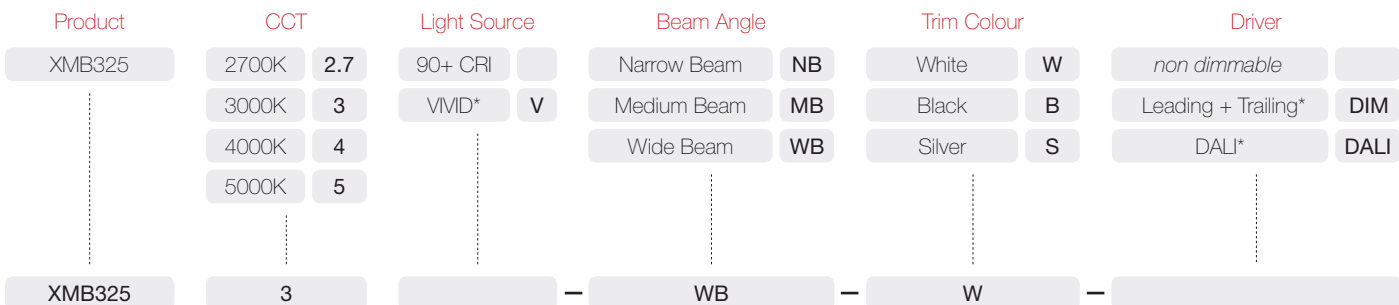

MIDILED XMB325

3 x 25 Watts / 3 x 3170 Lumens / 90+ CRI

Recessed Square LED downlight featuring a 3 x 25W COB LED Light Engines. Available in 2700K, 3000K, 4000K and 5000K colour temperature options in 90+ CRI or 2700K, 3000K and 4000K VIVID options. Anodized black heatsink for effective thermal management ensuring high output and long lifespan. Supplied with remote driver.

System Power	79.2W	Cut-Out	472 x 165mm
LED Power	3 x 25W	Tilt-Angle	35° x 35°
IP Rating	IP20	Weight	4825g

	2700K	3000K	4000K	5000K	VIVID	2700K	3000K	4000K
COB Lumen Output	3 x 2990 lm	3 x 3035 lm	3 x 3170 lm	3 x 3205 lm	VIVID	3 x 2570 lm	3 x 2650 lm	3 x 2725 lm
Total Luminous Flux	3 x 2156 lm	3 x 2189 lm	3 x 2286 lm	3 x 2311 lm		3 x 1853 lm	3 x 1911 lm	3 x 1965 lm

Efficacy	86.59 lm/W 4000K Wide Beam	Lifetime	50,000hrs (L80)
Dimming	Optional: Leading + Trailing Edge Dali		
Input Voltage	100V - 240V AC 50/60 Hz	Protection	Thermal and Short Circuit
		Power Factor	> 0.95