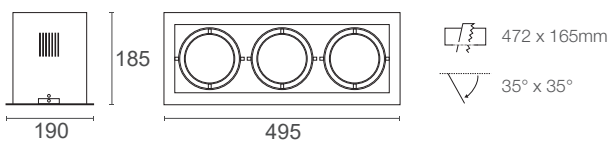

MIDILED XMB325

3 x 25 Watts / 3 x 3170 Lumens / 90+ CRI

Recessed Square LED downlight featuring a 3 x 25W COB LED Light Engines. Available in 2700K, 3000K, 4000K and 5000K colour temperature options in 90+ CRI or 2700K, 3000K and 4000K VIVID options. Anodized black heatsink for effective thermal management ensuring high output and long lifespan. Supplied with remote driver.

System Power	79.2W	Cut-Out	472 x 165mm
LED Power	3 x 25W	Tilt-Angle	35° x 35°
IP Rating	IP20	Weight	4825g

	2700K	3000K	4000K	5000K	VIVID	2700K	3000K	4000K
COB Lumen Output	3 x 2990 lm	3 x 3035 lm	3 x 3170 lm	3 x 3205 lm	VIVID	3 x 2570 lm	3 x 2650 lm	3 x 2725 lm
Total Luminous Flux	3 x 2156 lm	3 x 2189 lm	3 x 2286 lm	3 x 2311 lm		3 x 1853 lm	3 x 1911 lm	3 x 1965 lm