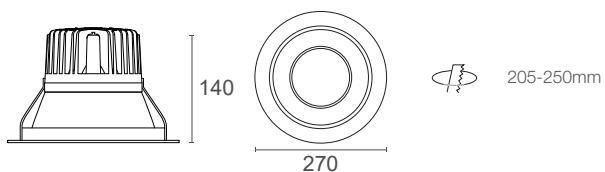

MAXILED XLCL35

35 Watts / 4040 Lumens / 90+ CRI

35W Recessed fixed LED downlight with extended trim specifically designed to cover 250mm cut-out's. The dual reflector design produces a low UGR rating of <19. Available in 3000K and 4000K colour temperature options. Large pressure cast aluminium heatsink provides effective thermal management ensuring high output and long lifespan. Supplied with remote driver.

System Power	37.5W	Cut-Out	205-220mm
LED Power	35W	Weight	1095g
IP Rating	IP20		

	3000K	4000K
COB Lumen Output	3950 lm	4040 lm
Total Luminous Flux	3483 lm	3562 lm

Efficacy	94.98 lm/W 4000K	Lifetime	50,000hrs (L80)
Dimming	Optional: Leading + Trailing Edge Dali 1-10v		
Input Voltage	100V - 240V AC 50/60 Hz	Protection	Thermal and Short Circuit
		Power Factor	> 0.9