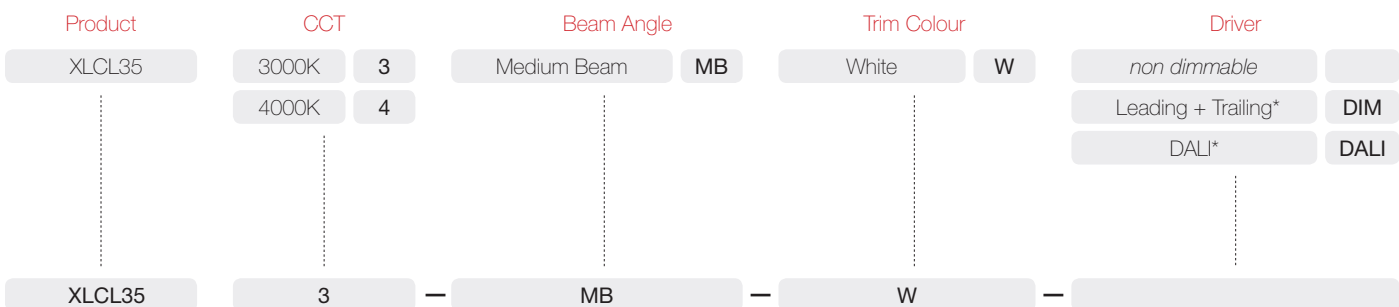

MAXILED XLCL35

35 Watts / 4040 Lumens / 90+ CRI

35W Recessed fixed LED downlight with extended trim specifically designed to cover 250mm cut-out's. The dual reflector design produces a low UGR rating of <19. Available in 3000K and 4000K colour temperature options. Large pressure cast aluminium heatsink provides effective thermal management ensuring high output and long lifespan. Supplied with remote driver.

System Power	37.5W	Cut-Out	205-220mm
LED Power	35W	Weight	1095g
IP Rating	IP20		

	3000K	4000K
COB Lumen Output	3950 lm	4040 lm
Total Luminous Flux	3483 lm	3562 lm

Efficacy	94.98 lm/W 4000K	Lifetime	50,000hrs (L80)
Dimming	Optional: Leading + Trailing Edge Dali 1-10v		
Input Voltage	100V - 240V AC 50/60 Hz	Protection	Thermal and Short Circuit
		Power Factor	> 0.9