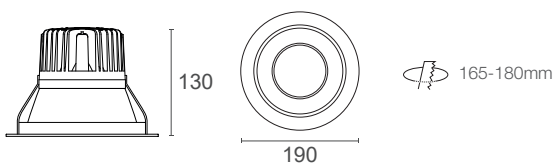

# MAXILED XLC25

25 Watts / 2890 Lumens / 90+ CRI

25W Recessed fixed LED downlight range with dual reflector design to produce a low UGR rating of <19. Available in 3000K and 4000K colour temperature options. Large pressure cast aluminium heatsink provides effective thermal management ensuring high output and long lifespan. Supplied with remote driver.

System Power	26.4W	Cut-Out	165-180mm
LED Power	25W	Weight	985g
IP Rating	IP20		

	3000K	4000K
COB Lumen Output	2770 lm	2890 lm
Total Luminous Flux	2460 lm	2618 lm

Efficacy	99.17 lm/W 4000K	Lifetime	50,000hrs (L80)
Dimming	Optional: Leading + Trailing Edge Dali 1-10v		
Input Voltage	100V - 240V AC 50/60 Hz	Protection	Thermal and Short Circuit
		Power Factor	> 0.9