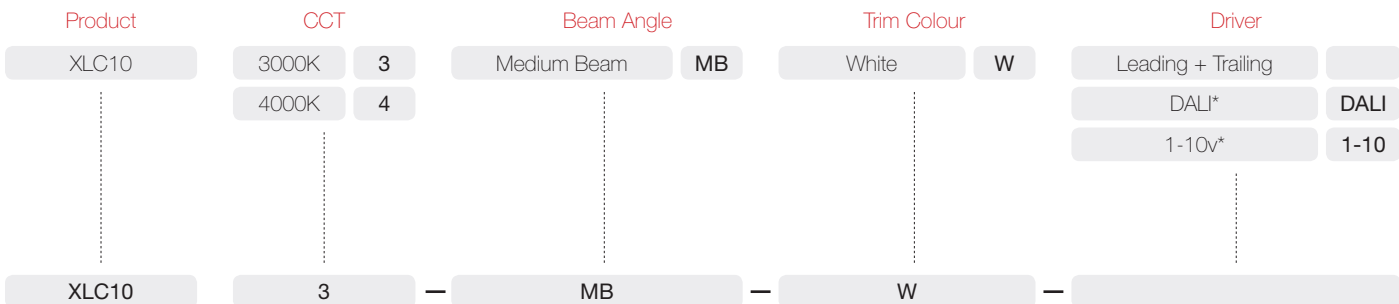

MAXILED XLC10

10 Watts / 1130 Lumens / 90+ CRI

10W Recessed fixed LED downlight range with dual reflector design to produce a low UGR rating of <19. Available in 3000K and 4000K colour temperature options. Large pressure cast aluminium heatsink provides effective thermal management ensuring high output and long lifespan. Supplied with remote driver.

System Power	11.7W
LED Power	10.5W
IP Rating	IP20

Cut-Out	95-100mm
Weight	650g

	3000K	4000K
COB Lumen Output	1090 lm	1130 lm
Total Luminous Flux	903 lm	938 lm

Efficacy	80.17 lm/W 4000K	Lifetime	50,000hrs (L80)		
Dimming	Leading + Trailing Edge	Optional: Dali	1-10v		
Input Voltage	100V - 240V AC 50/60 Hz	Protection	Thermal and Short Circuit	Power Factor	> 0.9