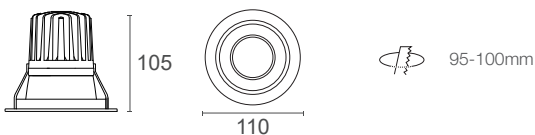

MAXILED XLC10

10 Watts / 1130 Lumens / 90+ CRI

10W Recessed fixed LED downlight range with dual reflector design to produce a low UGR rating of <19. Available in 3000K and 4000K colour temperature options. Large pressure cast aluminium heatsink provides effective thermal management ensuring high output and long lifespan. Supplied with remote driver.

System Power	11.7W
LED Power	10.5W
IP Rating	IP20

Cut-Out	95-100mm
Weight	650g

	3000K	4000K
COB Lumen Output	1090 lm	1130 lm
Total Luminous Flux	903 lm	938 lm

Efficacy	80.17 lm/W 4000K	Lifetime	50,000hrs (L80)		
Dimming	Leading + Trailing Edge	Optional: Dali	1-10v		
Input Voltage	100V - 240V AC 50/60 Hz	Protection	Thermal and Short Circuit	Power Factor	> 0.9