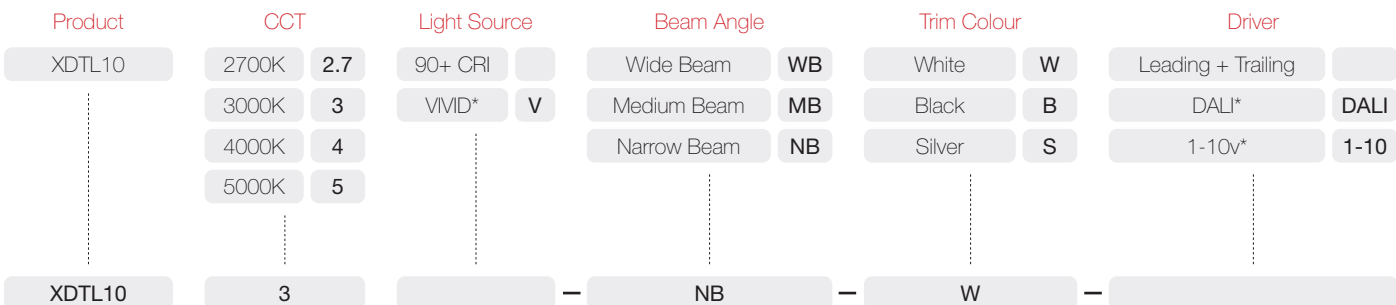

MINILED XDTL10

10.5 Watts / 1390 Lumens / 90+ CRI

10 Watt Adjustable low glare LED downlight featuring a single COB LED design available in 2700K, 3000K, 4000K and 5000K colour temperature options in 90+ CRI or 2700K, 3000K and 4000K VIVID options. The Miniled range is supplied with remote driver.

System Power	11.7W	Tilt-Angle	20°
LED Power	10.5W	Cut-Out	92mm
IP Rating	IP20	Weight	255g

	2700K	3000K	4000K	5000K	VIVID	2700K	3000K	4000K
COB Lumen Output	1300 lm	1335 lm	1390 lm	1410 lm	VIVID	1080 lm	1120 lm	1150 lm
Total Luminous Flux	981 lm	1008 lm	1043 lm	1059 lm	VIVID	807 lm	839 lm	862 lm

Efficacy	89.14 lm/W 4000K Wide Beam	Lifetime	50,000hrs (L80)
Dimming	Leading + Trailing Edge	Optional: Dali	1-10v
Input Voltage	100V - 240V AC 50/60 Hz	Protection	Thermal and Short Circuit
		Power Factor	> 0.95