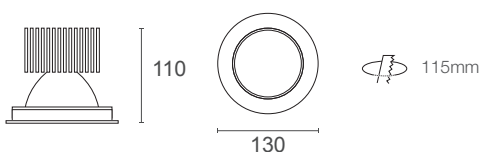

# MINILED XDS25

25 Watts / 3170 Lumens / 90+ CRI

Fixed 25W downlight featuring a single COB LED. Available in 2700K, 3000K, 4000K and 5000K colour temperature options in 90+ CRI or 2700K, 3000K and 4000K VIVID options. Sealed face with silicone gasket for increased ingress protection and large passive heatsink for effective thermal management ensuring high output and long lifespan. Supplied with remote driver.

System Power	26.4W	Cut-Out	115mm
LED Power	25W	Weight	370g
IP Rating	IP44		

	2700K	3000K	4000K	5000K	VIVID	2700K	3000K	4000K
COB Lumen Output	2990 lm	3035 lm	3170 lm	3205 lm	VIVID	2570 lm	2650 lm	2725 lm
Total Luminous Flux	2186 lm	2219 lm	2316 lm	2341 lm		1883 lm	1941 lm	1995 lm